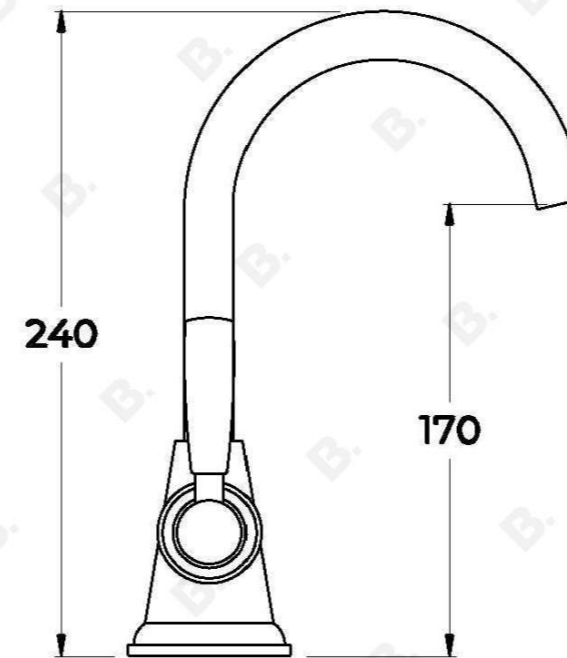

MANHATTAN BASIN MIXER

1.9104.00.3.XX

PRODUCT DIMENSIONS:

Front view:

Side view:

Top view: