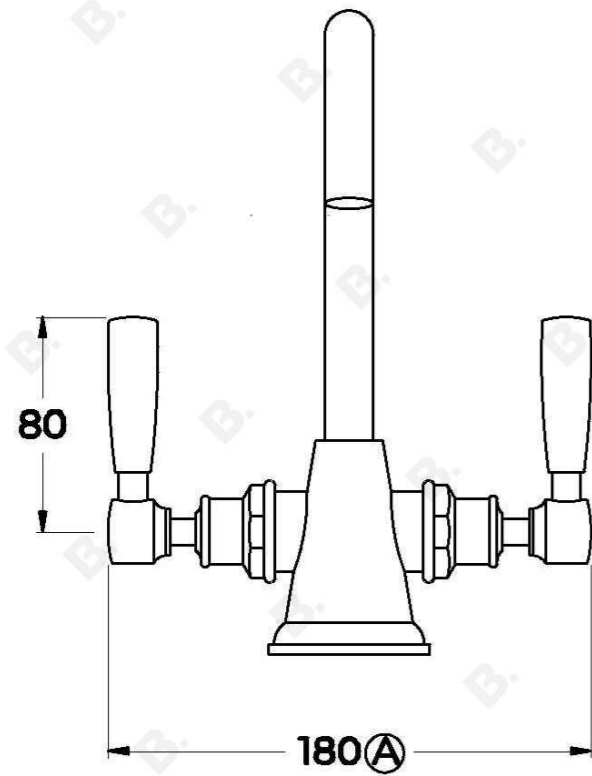

MANHATTAN BASIN MIXER

1.9104.00.3.XX

PRODUCT DIMENSIONS:

Front view:

Side view:

Top view: