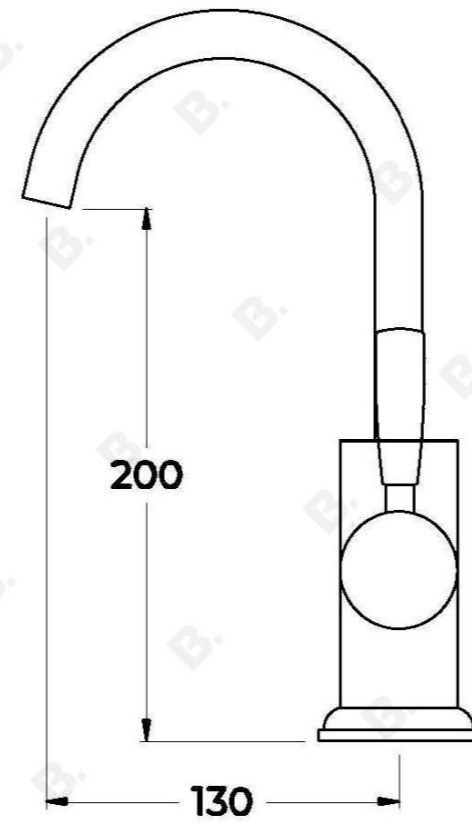

## MANHATTAN BASIN MIXER

1.9103.00.0.XX

### PRODUCT DIMENSIONS:

Front view:

Side view:

Top view: