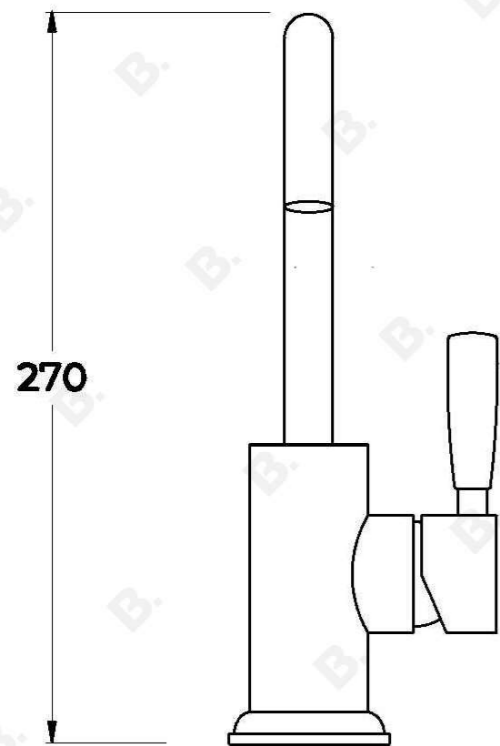

## MANHATTAN BASIN MIXER

1.9103.00.0.XX

### PRODUCT DIMENSIONS:

Front view:

Side view:

Top view: