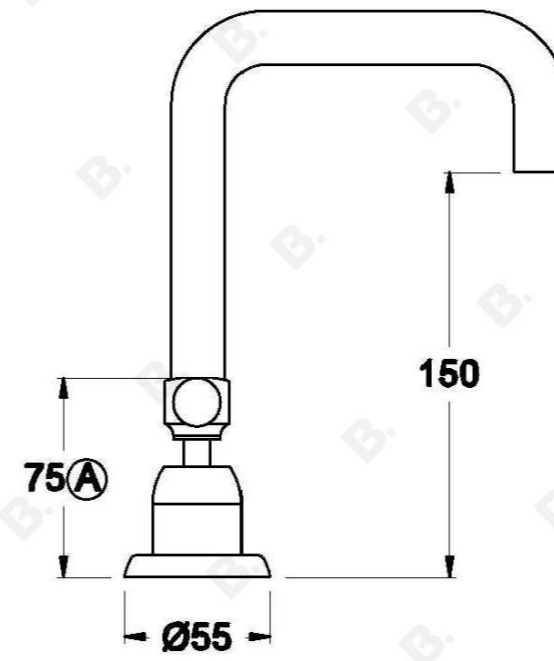

MANHATTAN BASIN SET

1.9100.80.3.XX

PRODUCT DIMENSIONS:

Front view:

Side view:

Top view: