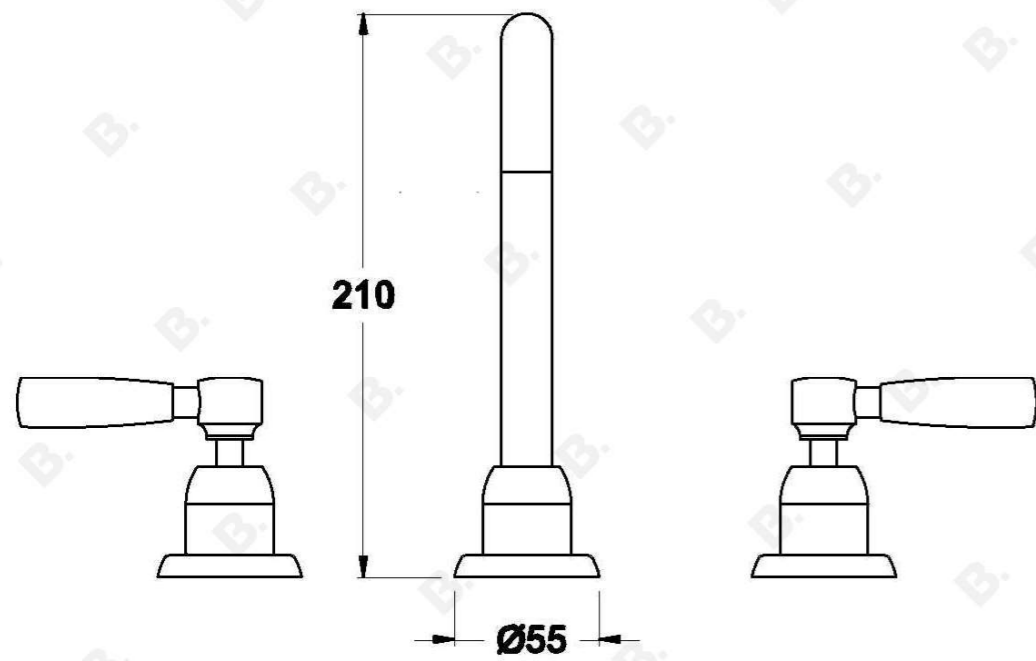

MANHATTAN BASIN SET

1.9100.80.3.XX

PRODUCT DIMENSIONS:

Front view:

Side view:

Top view: