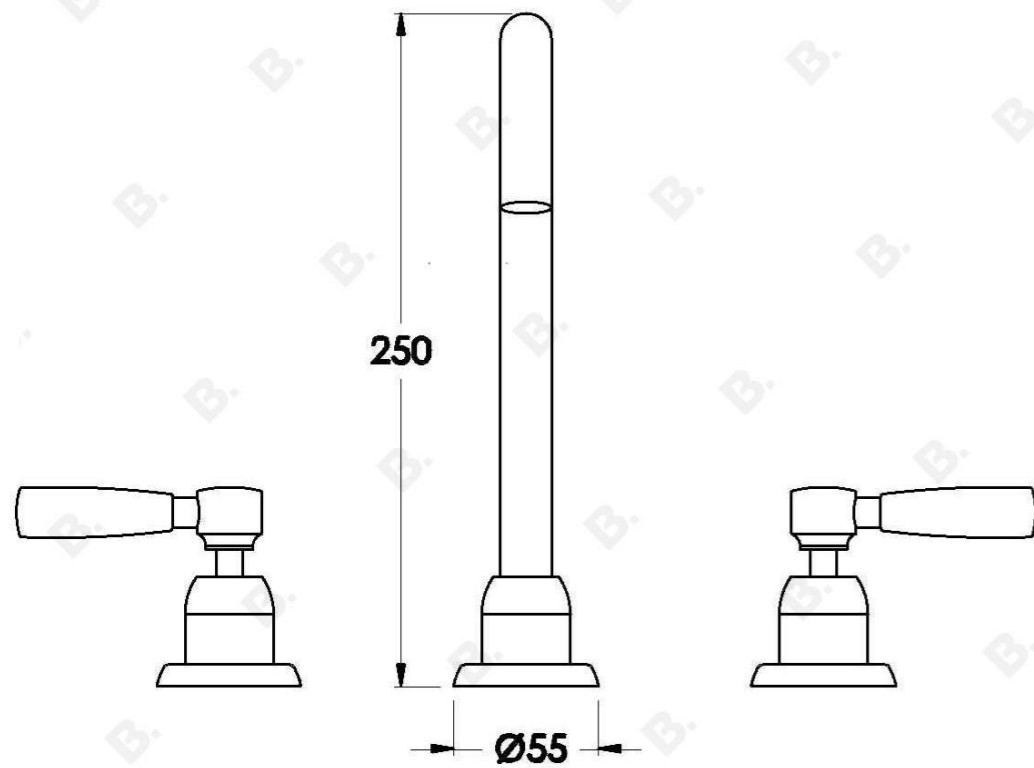

## MANHATTAN BASIN SET

1.9100.00.3.XX

### PRODUCT DIMENSIONS:

Front view:

Side view:

Top view: