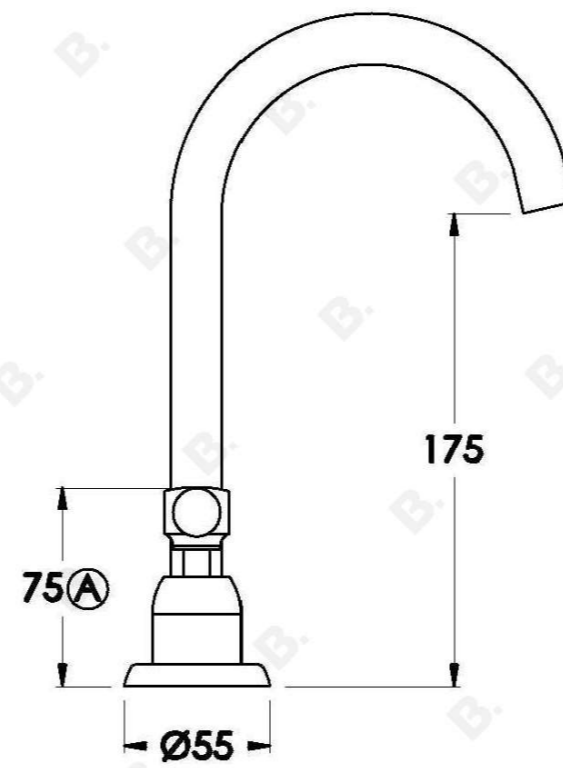

## MANHATTAN BASIN SET

1.9100.00.3.XX

### PRODUCT DIMENSIONS:

Front view:

Side view:

Top view: