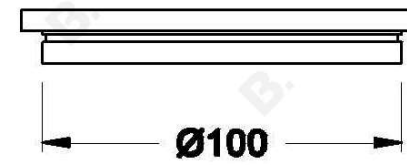

## ROUND FLOOR CLEAN-OUT WASTE

1.7025.02.0.XX

### PRODUCT DIMENSIONS:

Front view:

Side view:

Top view: