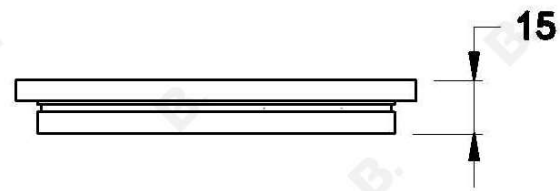

## ROUND FLOOR CLEAN-OUT WASTE

1.7025.02.0.XX

### PRODUCT DIMENSIONS:

Front view:

Side view:

Top view: