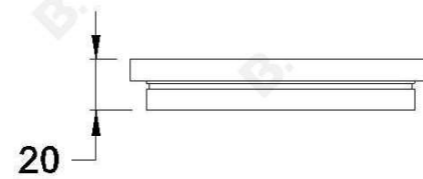

WASTE & TRAPS ROUND FLOOR CLEAN - OUT WASTE

1.7025.00.0.XX

PRODUCT DIMENSIONS:

Front view:

Side view:

Top view:

Note: To suit 100mm PVC pipe