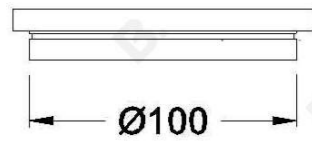

WASTE & TRAPS ROUND FLOOR CLEAN - OUT WASTE

1.7025.00.0.XX

PRODUCT DIMENSIONS:

Front view:

Side view:

Top view:

Note: To suit 100mm PVC pipe