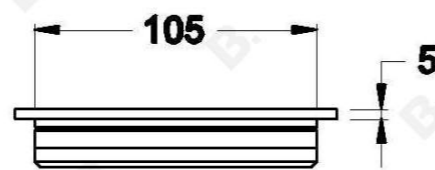

## WASTE & TRAPS FLOOR GRATE WITH TILE INSERT

1.7024.03.0.XX

### PRODUCT DIMENSIONS:

Front view:

Side view:

Top view:

Note: To suit 100mm PVC pipe