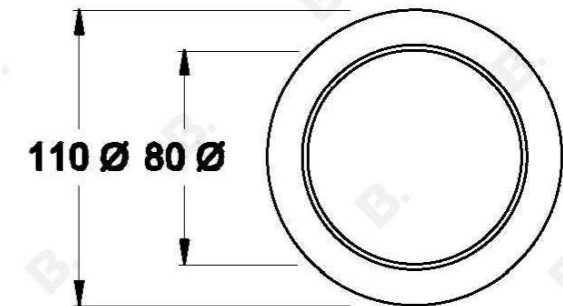

WASTE & TRAPS ROUND FLOOR WASTE

1.7024.01.0.XX

PRODUCT DIMENSIONS:

Front view:

Side view:

Top view:

Note: To suit 100mm PVC pipe