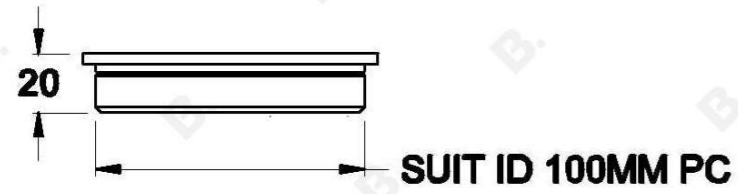

WASTE & TRAPS ROUND FLOOR WASTE

1.7024.01.0.XX

PRODUCT DIMENSIONS:

Front view:

Side view:

Top view:

Note: To suit 100mm PVC pipe