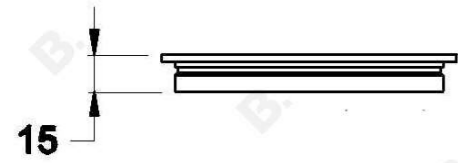

## WASTE & TRAPS ROUND FLOOR GRATE

1.7024.00.0.XX

### PRODUCT DIMENSIONS:

Front view:

Side view:

Top view:

Note: To suit 100mm PVC pipe