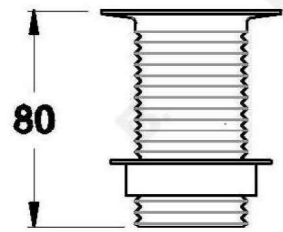

## CLICK CLACK WASTE 32MM WITH NO OVERFLOW

1.7003.03.0.XX

### PRODUCT DIMENSIONS:

Front view:

Side view:

Top view: