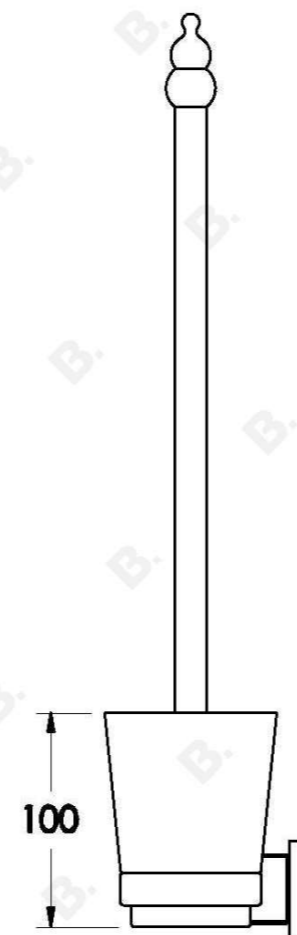

INDUSTRICA WALL MOUNTED BRUSH HOLDER

1.6766.00.0.XX

PRODUCT DIMENSIONS:

Front view:

Side view:

Top view: