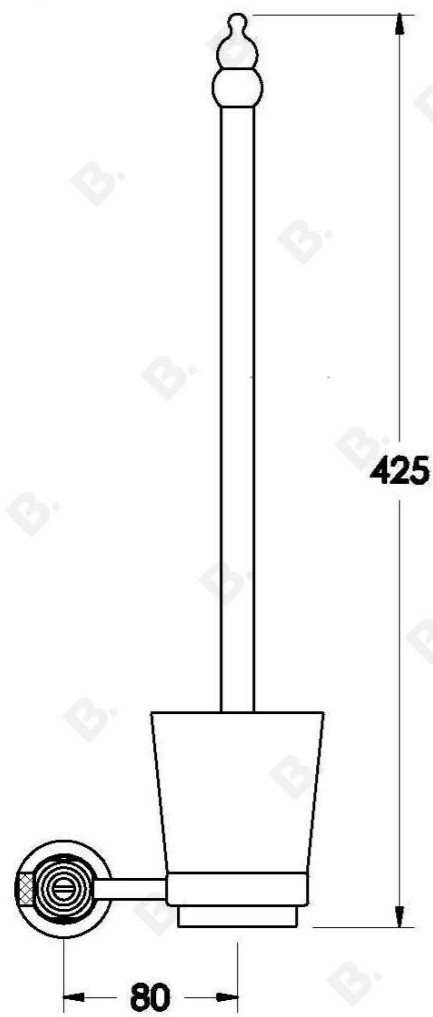

INDUSTRICA WALL MOUNTED BRUSH HOLDER

1.6766.00.0.XX

PRODUCT DIMENSIONS:

Front view:

Side view:

Top view: