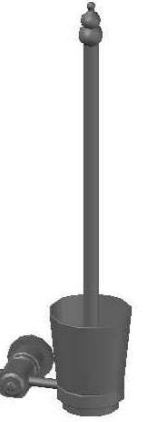

INDUSTRICA WALL MOUNTED BRUSH HOLDER

1.6766.00.0.XX

PRODUCT DIMENSIONS:

Front view:

Side view:

Top view: