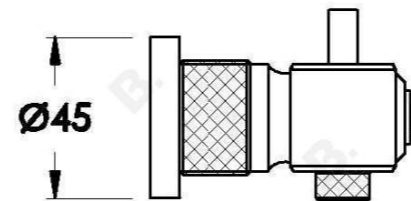

INDUSTRICA ROBE HOOK

1.6763.00.0.XX

PRODUCT DIMENSIONS:

Front view:

Side view:

Top view: