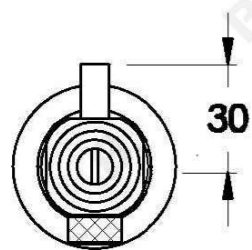

INDUSTRICA ROBE HOOK

1.6763.00.0.XX

PRODUCT DIMENSIONS:

Front view:

Side view:

Top view: