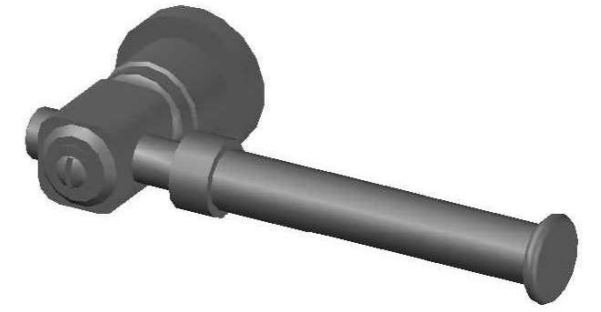

INDUSTRICA TOILET ROLL HOLDER

1.6761.00.0.XX

PRODUCT DIMENSIONS:

Front view:

Side view:

Top view: