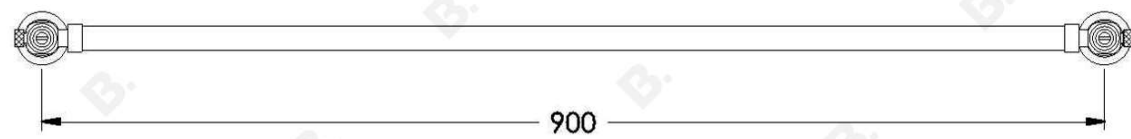

INDUSTRICA TOWEL RAIL 900MM

1.6755.90.0.XX

PRODUCT DIMENSIONS:

Front view:

Side view:

Top view: