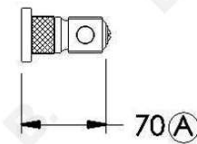

INDUSTRICA TOWEL RAIL 900MM

1.6755.90.0.XX

PRODUCT DIMENSIONS:

Front view:

Side view:

Top view: