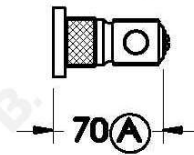

INDUSTRICA TOWEL RAIL 600MM

1.6755.60.0.XX

PRODUCT DIMENSIONS:

Front view:

Side view:

Top view: