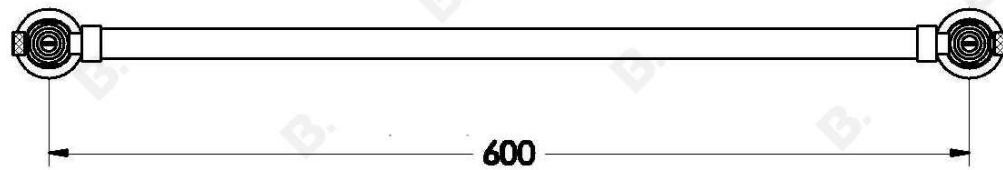

INDUSTRICA TOWEL RAIL 600MM

1.6755.60.0.XX

PRODUCT DIMENSIONS:

Front view:

Side view:

Top view: