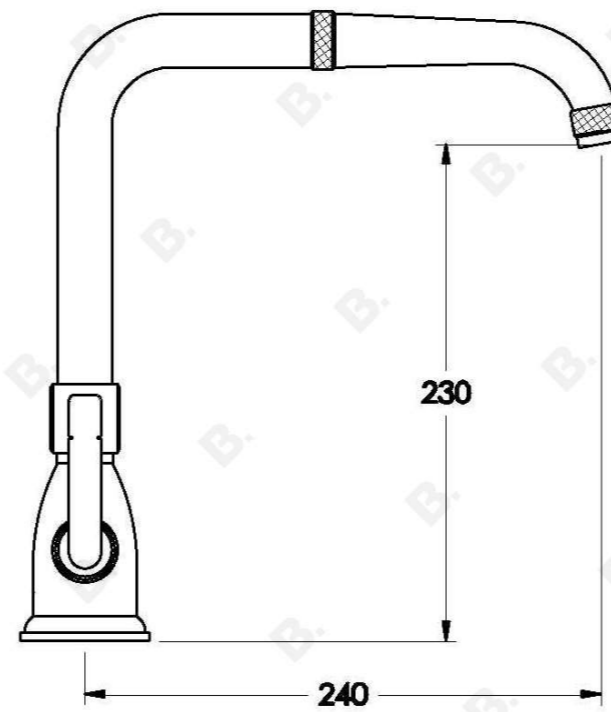

## INDUSTRICA KITCHEN MIXER WITH METAL LEVERS

1.6730.00.3.XX

### PRODUCT DIMENSIONS:

Front view:

Side view:

Top view: