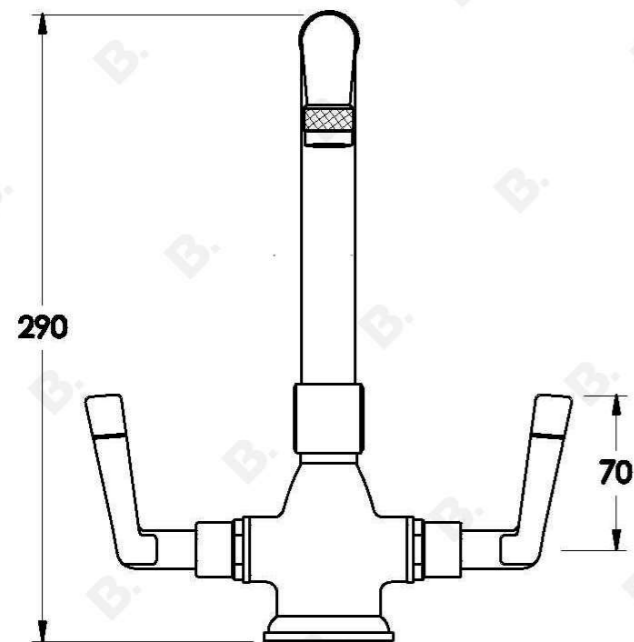

## INDUSTRICA KITCHEN MIXER WITH METAL LEVERS

1.6730.00.3.XX

### PRODUCT DIMENSIONS:

Front view:

Side view:

Top view: