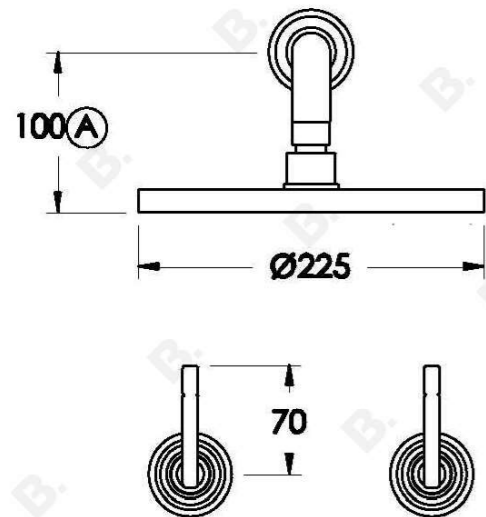

INDUSTRICA SHOWER SET WITH METAL LEVERS

1.6711.00.3.XX

PRODUCT DIMENSIONS:

Front view:

Side view:

Top view: