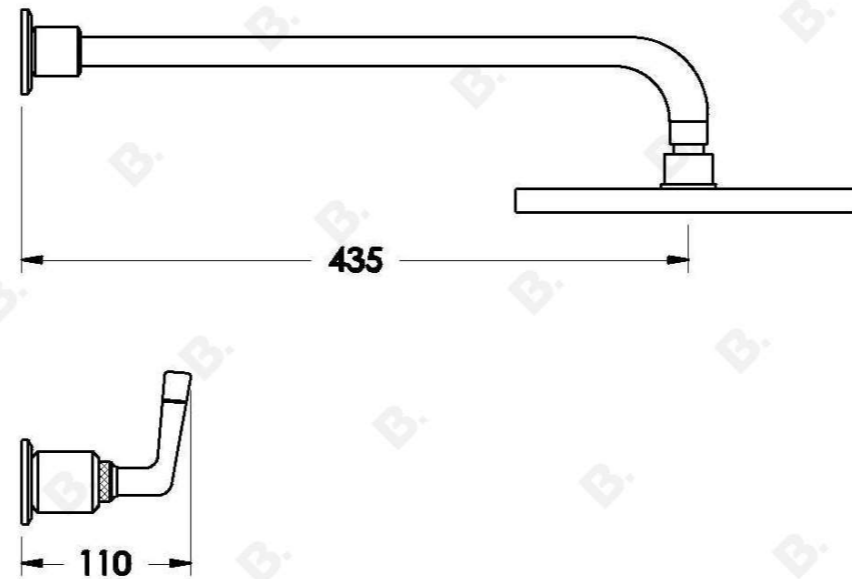

INDUSTRICA SHOWER SET WITH METAL LEVERS

1.6711.00.3.XX

PRODUCT DIMENSIONS:

Front view:

Side view:

Top view: