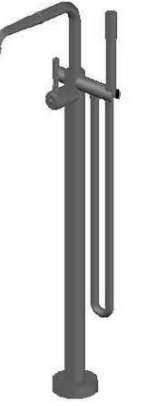

## INDUSTRICA FLOOR MOUNTED BATH / HANDSHOWER DIVERTER SET WITH METAL LEVER

1.6708.08.0.XX

### PRODUCT DIMENSIONS:

Front view:

Side view:

Top view: