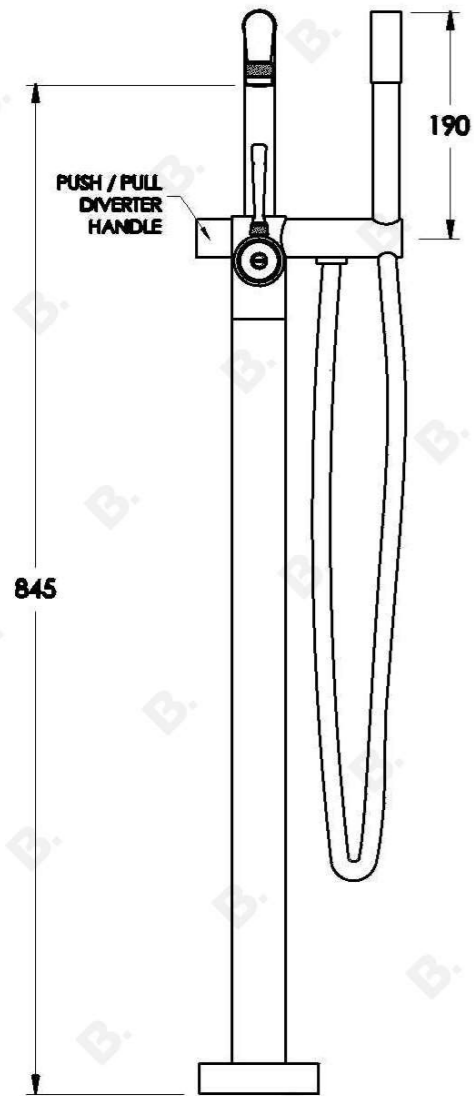

## INDUSTRICA FLOOR MOUNTED BATH / HANDSHOWER DIVERTER SET WITH METAL LEVER

1.6708.08.0.XX

### PRODUCT DIMENSIONS:

Front view:

Side view:

Top view: