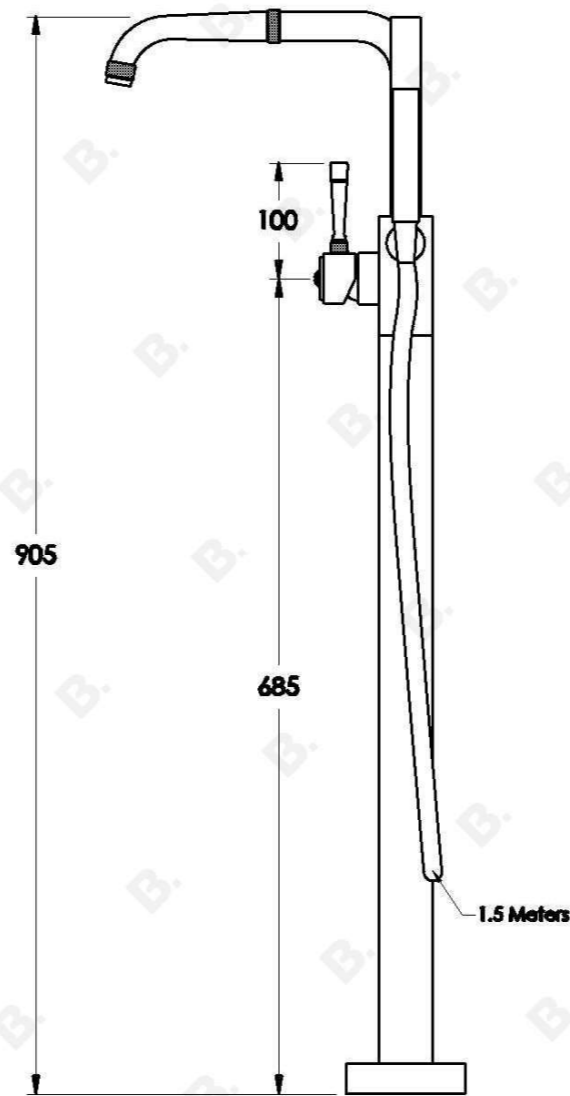

## INDUSTRICA FLOOR MOUNTED BATH / HANDSHOWER DIVERTER SET WITH METAL LEVER

1.6708.08.0.XX

### PRODUCT DIMENSIONS:

Front view:

Side view:

Top view: