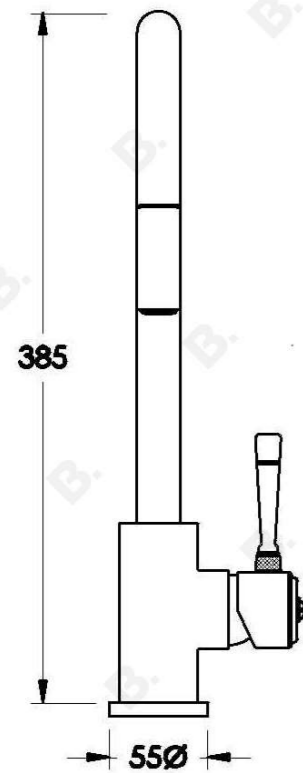

INDUSTRICA KITCHEN MIXER WITH DUAL FUNCTION PULL-OUT SPRAY AND METAL LEVER

1.6708.04.0.XX

PRODUCT DIMENSIONS:

Front view:

Side view:

Top view: