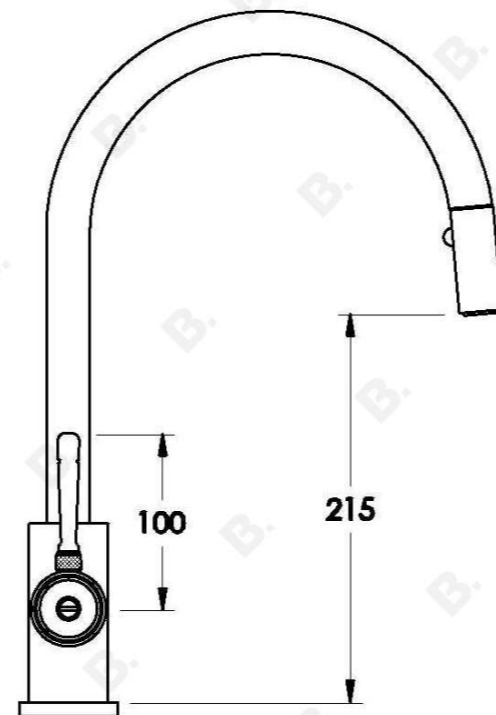

INDUSTRICA KITCHEN MIXER WITH DUAL FUNCTION PULL-OUT SPRAY AND METAL LEVER

1.6708.04.0.XX

PRODUCT DIMENSIONS:

Front view:

Side view:

Top view: