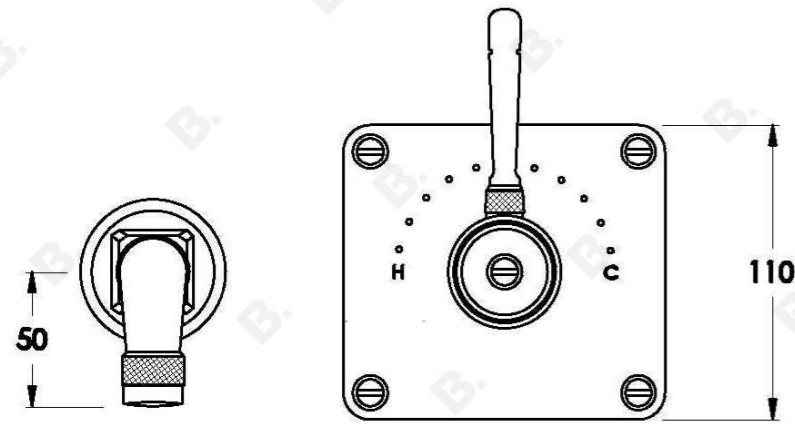

INDUSTRICA WALL MIXER SET WITH METAL LEVER

1.6706.04.0.XX

1.6706.54.0.XX: Flow controlled variant

PRODUCT DIMENSIONS:

Front view:

Side view:

Top view: