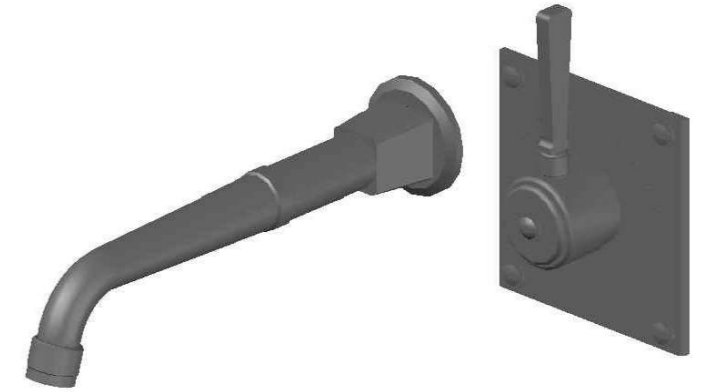

INDUSTRICA WALL MIXER SET WITH METAL LEVER

1.6706.04.0.XX

1.6706.54.0.XX: Flow controlled variant

PRODUCT DIMENSIONS:

Front view:

Side view:

Top view: