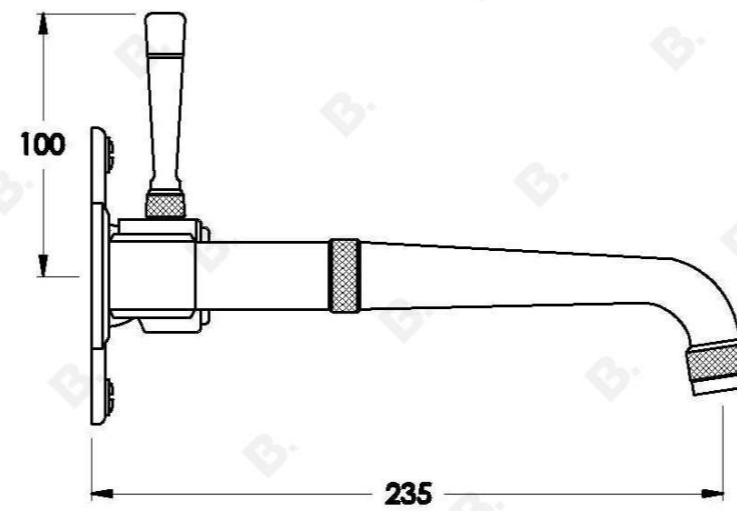

INDUSTRICA WALL MIXER SET WITH METAL LEVER

1.6706.04.0.XX

1.6706.54.0.XX: Flow controlled variant

PRODUCT DIMENSIONS:

Front view:

Side view:

Top view: