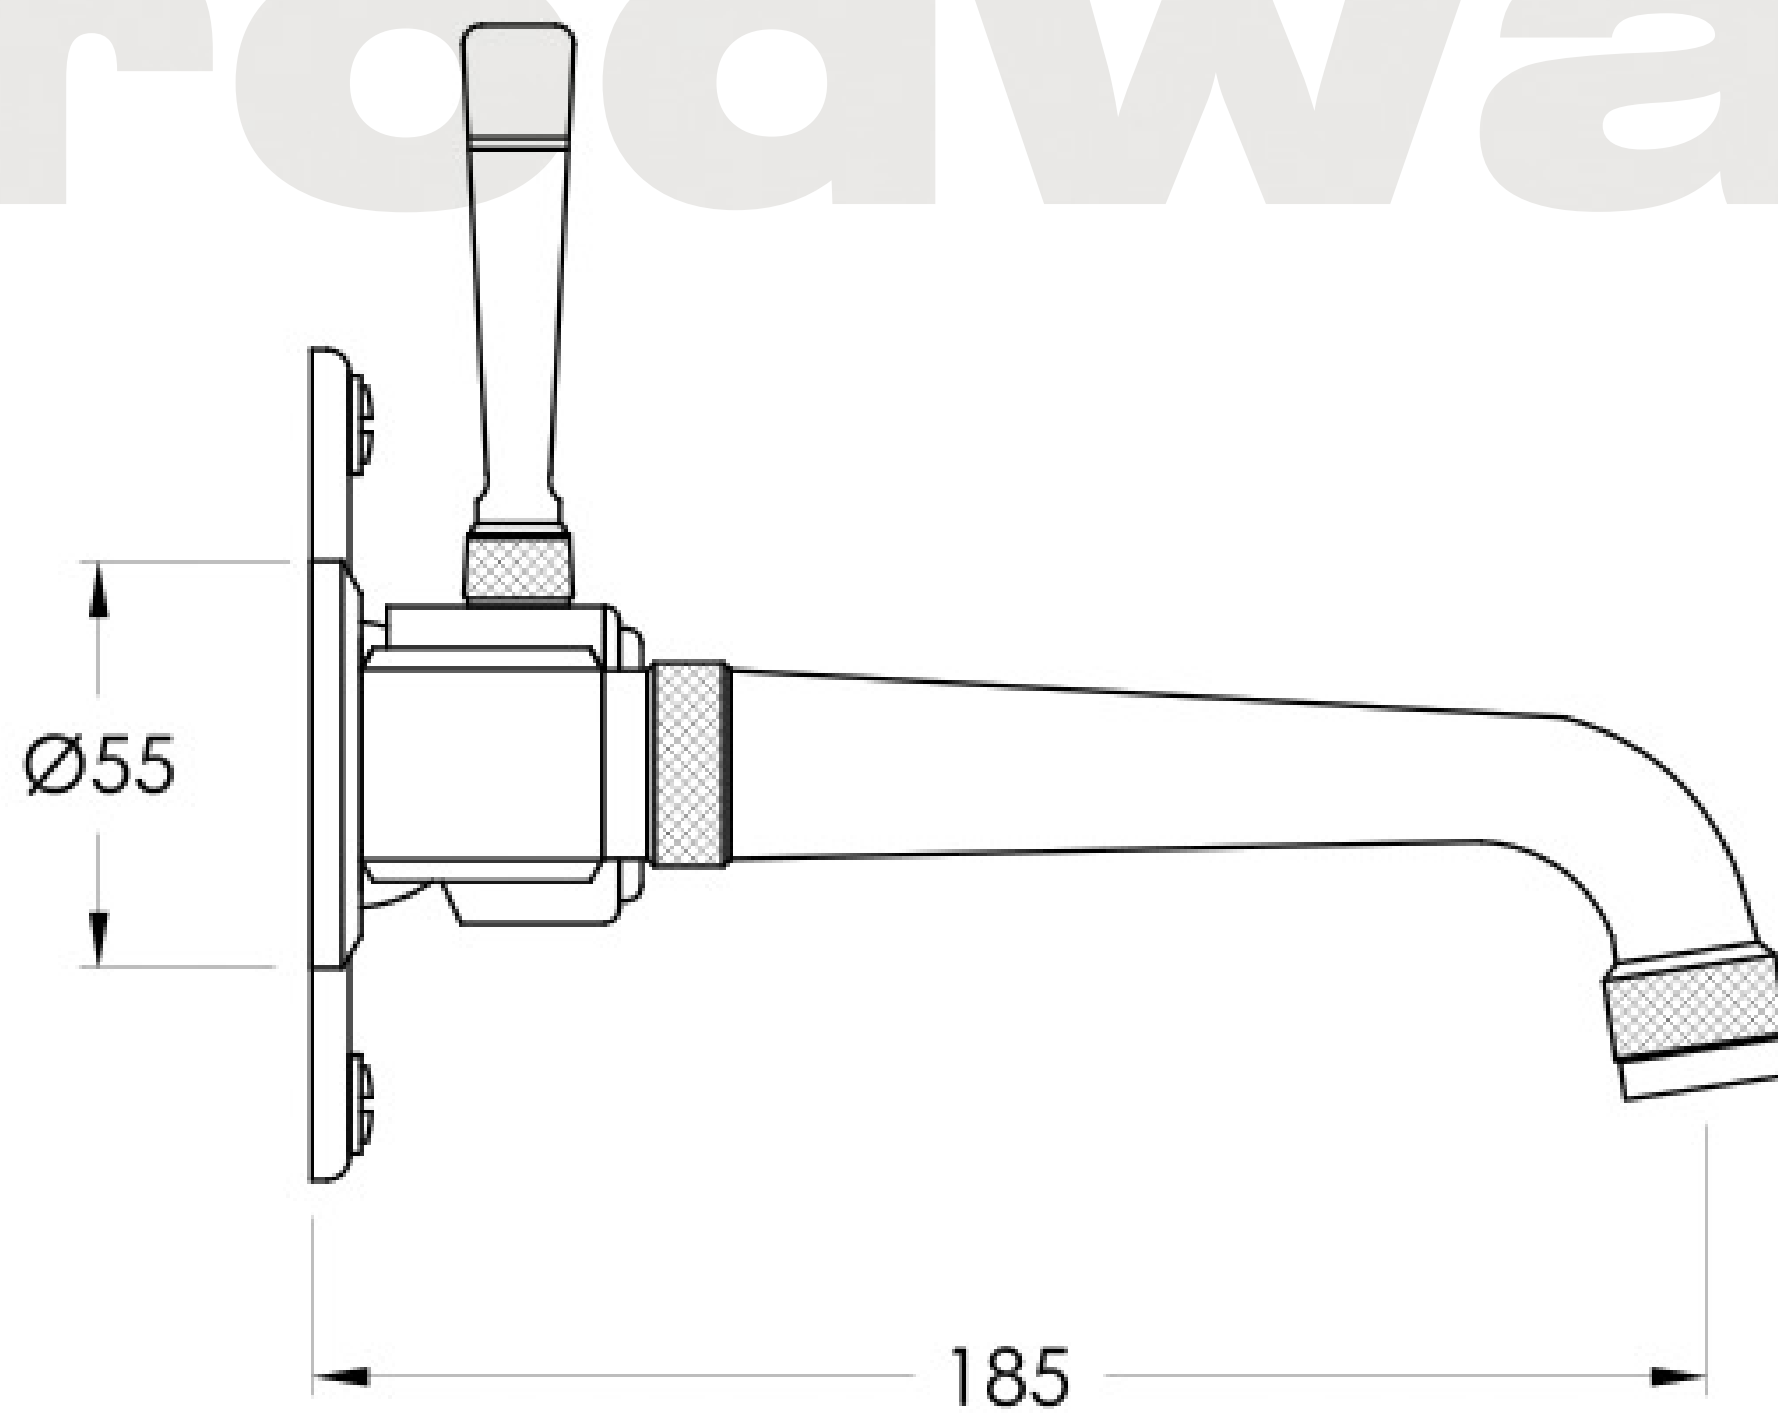

Brodware

INDUSTRICA

1.6705.04.3.XX

XX Indicates finish
 Manufacturing engineers of quality commercial and residential fittings
 Dimensions subjects to change without notice. All dimensions are approximate
 Copyright © Brodware Pty Ltd 2018. www.brodware.com