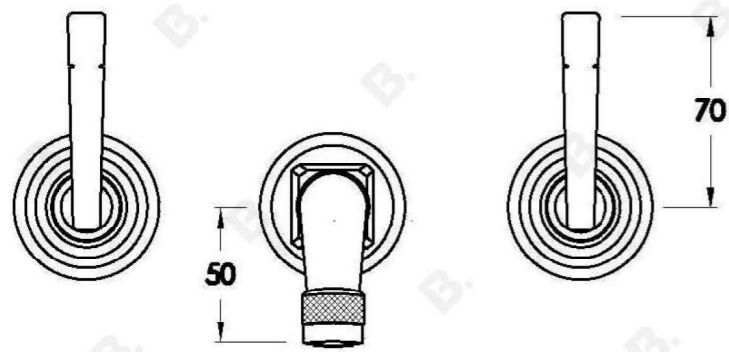

INDUSTRICA WALL SET WITH METAL LEVERS

1.6705.00.3.XX

1.6705.50.3.XX: Flow controlled variant

PRODUCT DIMENSIONS:

Front view:

Side view:

Top view: