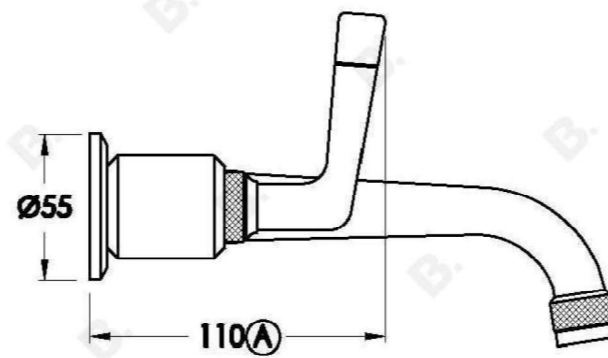

INDUSTRICA WALL SET WITH METAL LEVERS

1.6705.00.3.XX

1.6705.50.3.XX: Flow controlled variant

PRODUCT DIMENSIONS:

Front view:

Side view:

Top view: