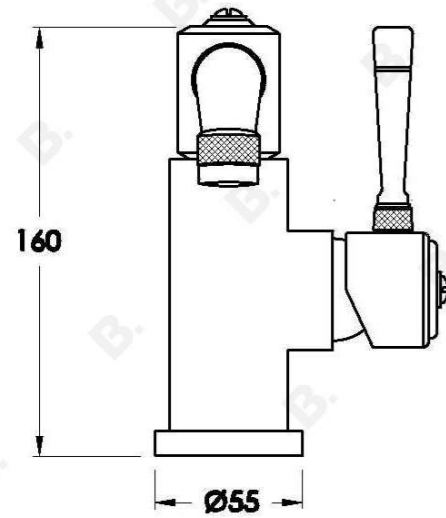

INDUSTRICA BASIN MIXER WITH METAL LEVER

1.6703.00.0.XX

PRODUCT DIMENSIONS:

Front view:

Side view:

Top view: