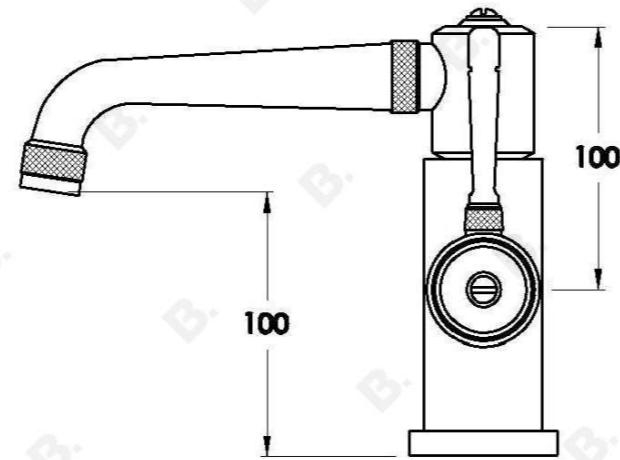

INDUSTRICA BASIN MIXER WITH METAL LEVER

1.6703.00.0.XX

PRODUCT DIMENSIONS:

Front view:

Side view:

Top view: