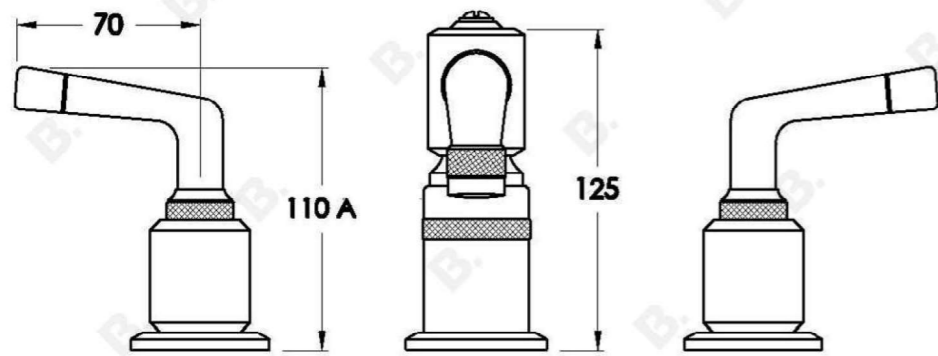

INDUSTRICA BASIN SET WITH METAL LEVERS

1.6700.00.3.XX

PRODUCT DIMENSIONS:

Front view:

Side view:

Top view: