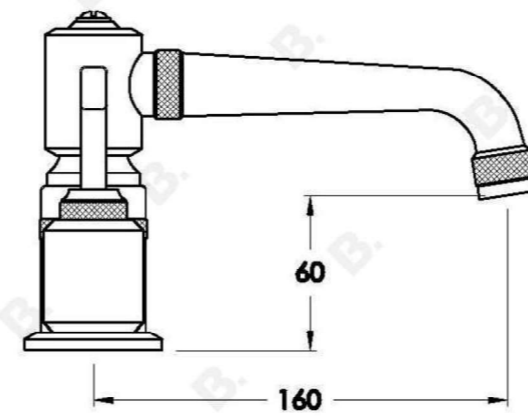

INDUSTRICA BASIN SET WITH METAL LEVERS

1.6700.00.3.XX

PRODUCT DIMENSIONS:

Front view:

Side view:

Top view: