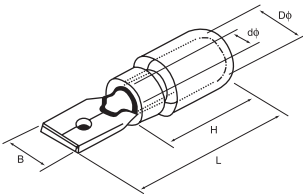

Insulated Male Disconnects

Material
Insulation: PVC
Terminal Body: Brass
Plating: Tin

Order No.	Nema Tab (mm)	Dimension					Colour
		B	d	D	L	H	
307-150	0.8 x 6.35	6.35	1.7	4.3	21.0	10.0	Red
307-250	0.8 x 6.35	6.35	2.3	4.3	21.0	10.0	Blue
307-600	0.8 x 6.35	6.35	3.4	5.7	25.0	13.0	Yellow

Insulated Female Disconnects

Material
Insulation: PVC
Terminal Body: Brass
Plating: Tin

Order No.	Nema Tab (mm)	Dimension					Colour
		B	d	D	L	H	
308-150	0.8 x 6.35	7.4	1.7	3.8	21.0	10.0	Red
308-250	0.8 x 6.35	7.4	2.3	4.3	21.0	10.0	Blue
308-600	0.8 x 6.35	7.4	3.4	5.7	29.6	13.0	Yellow

Insulated Butt Connectors

Material
Insulation: PVC
Terminal Body: Copper
Plating: Tin

Order No.	Dimension (mm)			Wire Range		Imax	Colour
	l	d	L	A.W.G	mm ²		
310-150	15.0	1.7	26.0	22-16	0.5-1.5	19A	Red
310-250	15.0	2.3	26.0	16-14	1.5-2.5	27A	Blue
310-600	15.0	3.4	26.0	12-10	4-6	48A	Yellow