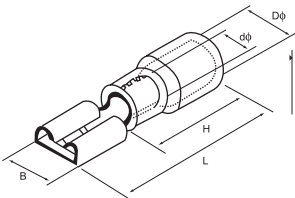

Insulated Male Disconnects

Material
Insulation: PVC
Terminal Body: Brass
Plating: Tin

Order No.	Nema Tab (mm)	Dimension					Colour
		B	d	D	L	H	
307-150	0.8 x 6.35	6.35	1.7	4.3	21.0	10.0	Red
307-250	0.8 x 6.35	6.35	2.3	4.3	21.0	10.0	Blue
307-600	0.8 x 6.35	6.35	3.4	5.7	25.0	13.0	Yellow

Insulated Female Disconnects

Material
Insulation: PVC
Terminal Body: Brass
Plating: Tin

Order No.	Nema Tab (mm)	Dimension					Colour
		B	d	D	L	H	
308-150	0.8 x 6.35	7.4	1.7	3.8	21.0	10.0	Red
308-250	0.8 x 6.35	7.4	2.3	4.3	21.0	10.0	Blue
308-600	0.8 x 6.35	7.4	3.4	5.7	29.6	13.0	Yellow

Insulated Butt Connectors

Material
Insulation: PVC
Terminal Body: Copper
Plating: Tin

Order No.	Dimension (mm)			Wire Range		Imax	Colour
	l	d	L	A.W.G	mm ²		
310-150	15.0	1.7	26.0	22-16	0.5-1.5	19A	Red
310-250	15.0	2.3	26.0	16-14	1.5-2.5	27A	Blue
310-600	15.0	3.4	26.0	12-10	4-6	48A	Yellow