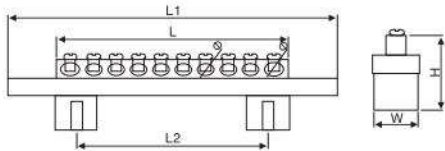

Voltage:250-450V.

Color: according sample picture or customized.

HC-024型

| Way | Spec. | L | L1 | L2 | H | W | Φ | Screw Size | Plastic Setting |
|-----|-------|------|-----|----|----|----|----------|------------|-----------------|
| | Wxh | mm | | | | | | | |
| 5 | 7×11 | 42.5 | 120 | 70 | 35 | 16 | 6.5(2×7) | M5×8 | ABS、PE |
| 7 | 7×11 | 58.5 | 120 | 70 | 35 | 16 | 6.5(2×7) | M5×8 | ABS、PE |
| 10 | 7×11 | 82.5 | 120 | 70 | 35 | 16 | 6.5(2×7) | M5×8 | ABS、PE |

HC-026型

| Way | Spec. | L | L1 | L2 | H | W | Φ | Screw Size | Plastic Setting |
|-----|-------|----|-----|-----|----|----|-----|------------|-----------------|
| | Wxh | mm | | | | | | | |
| 1+4 | 9×18 | 64 | 82 | 68 | 29 | 42 | 5.3 | M5×8 | ABS、PE |
| 1+6 | 9×18 | 80 | 98 | 84 | 29 | 42 | 5.3 | M5×8 | ABS、PE |
| 1+8 | 9×18 | 96 | 114 | 100 | 29 | 42 | 5.3 | M5×8 | ABS、PE |
| 1+4 | 12×18 | 64 | 82 | 68 | 29 | 42 | 5.3 | M5×8 | ABS、PE |
| 1+6 | 12×18 | 80 | 98 | 84 | 29 | 42 | 5.3 | M5×8 | ABS、PE |
| 1+8 | 12×18 | 96 | 114 | 100 | 29 | 42 | 5.3 | M5×8 | ABS、PE |