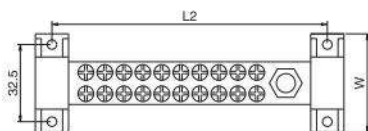

HC-026型

Way	Spec.	L	L1	L2	H	W	Φ	Screw Size	Plastic Setting
	Wxh	mm							
1+4	9×18	64	82	68	29	42	5.3	M5×8	ABS、PE
1+6	9×18	80	98	84	29	42	5.3	M5×8	ABS、PE
1+8	9×18	96	114	100	29	42	5.3	M5×8	ABS、PE
1+4	12×18	64	82	68	29	42	5.3	M5×8	ABS、PE
1+6	12×18	80	98	84	29	42	5.3	M5×8	ABS、PE
1+8	12×18	96	114	100	29	42	5.3	M5×8	ABS、PE