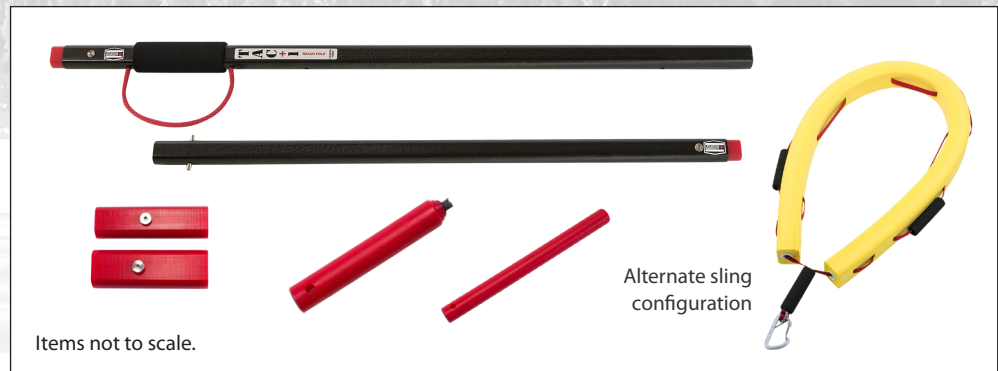

TAC+1 Reach Pole Kits

TAC+1 KIT 1

KIT INCLUDES

- + 1-TAC+1-RP84 (Length: 7 Ft)
- + 2-Reach Pole Adapters

Attachments

- + 1-Ice Awl
- + 1- Sling Adapter
- + 1- Pro Recon Sling
- + 1- 75 Ft Throwbag

TAC+1 KIT 2

KIT INCLUDES

- + 1-TAC+1-RP 5440 (Length: 8 Ft)
- + 2-Reach Pole Adapters

Attachments

- + 1-Ice Awl
- + 1- Sling Adapter
- + 1- Pro Recon sling

TAC+1 KIT 3

KIT INCLUDES

- + 1-TAC+1 - RP8472 Telescoping (Length: 13 Ft)
- + 2-Reach Pole Adapters

Attachments

- + 1-Ice Awl
- + 1- Sling Adapter
- + 1-Grapple Hook
- + 1-Carabiner Clip
- + 1-Third Foot
- + 1- Pro Recon sling
- + 1- Retriever 120 Ft
- + Dog Rescue Bands