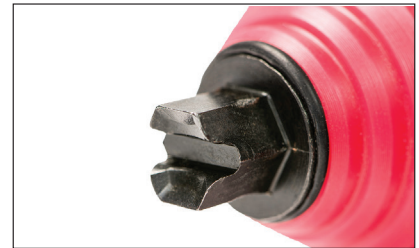

Self Rescue Tool for Weak Ice Submergence

When submergence through weak ice happens, it's time for **GET a GRIP® ICE AWLS Ice Rescue Systems** to go into action. We have spent countless hours with professional rescuers developing what they needed to increase their safety. They wanted a product that worked flawlessly time and time again that didn't have any moving parts that would break and leave them stranded. They needed something they could count on 100% of the time. They wanted a product that just didn't chip the ice but held firm to the ice. This ultimately resulted in the creation of **GET a GRIP® ICE AWLS** by Ice Rescue Systems.

FEATURES

- + 85% MORE GRIP
- + Slimmer Profile
- + 72" Cord
- + Easier Extrication
- + Lifetime Guarantee
- + Faster Extrication
- + No Moving Parts
- + High Visibility
- + Ice Rescue Suit Compatible

Choice of Rescue Professionals and Outdoor Enthusiasts