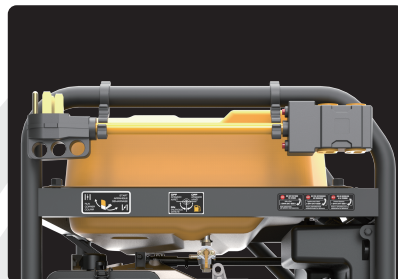

Clips Included

8716 West Ludlow Dr. Suite #6
Peoria, AZ 85381

1-844-FIRMAN1

(1-844-347-6261)

www.firmanpowerequipment.com