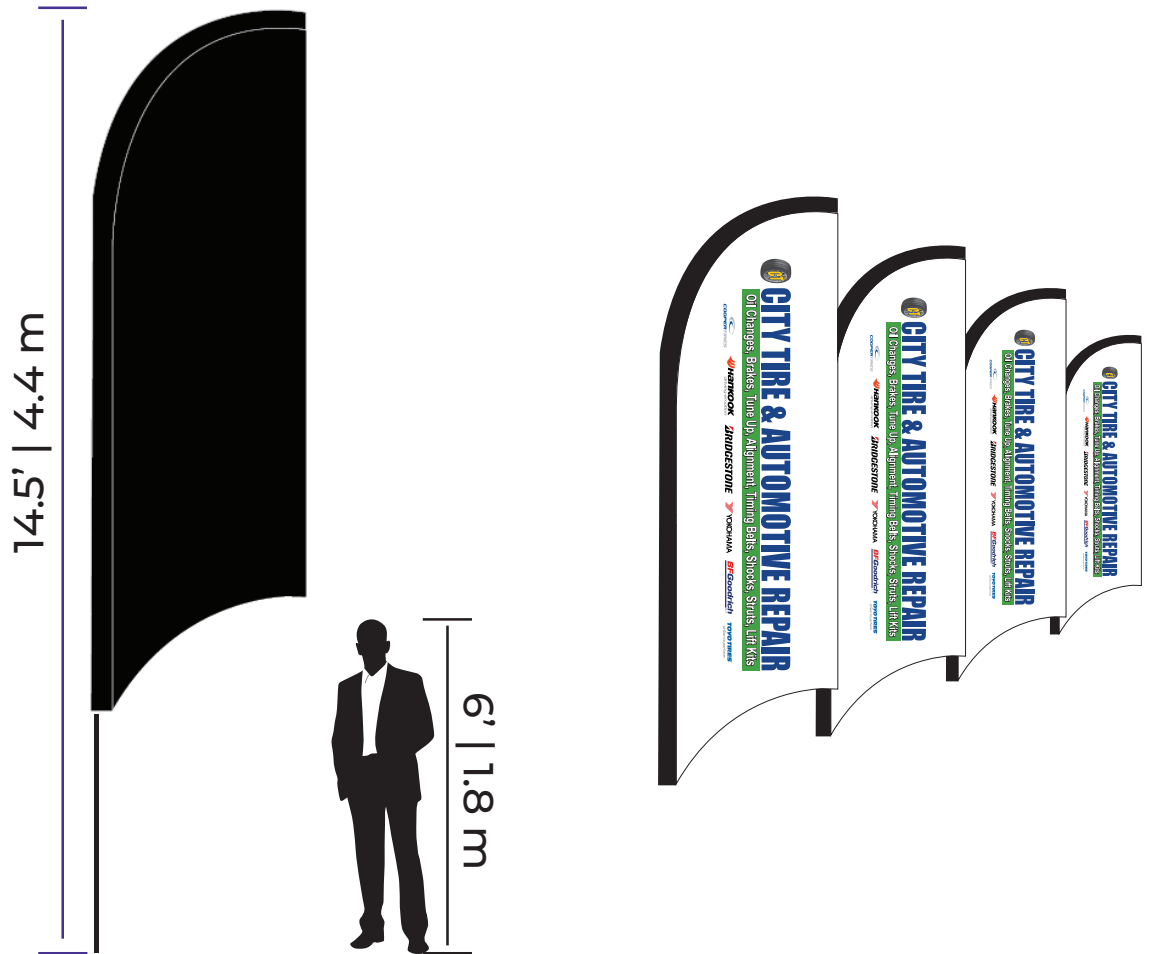

# I-CATCHER SWALLOW WING FLAG

The i-Catcher Swallow Wing Flag has been designed to make a big impression and attract attention in seconds both indoors and outdoors. With custom full color graphics to your specifications, the Swallow Wing Flag combines style and high visibility. Our unique telescopic pole and ball bearing systems will allow the flag to move easily with the wind. The Petite Wing Flag can be used free standing or attached to your canopy leg to enhance your overall presence.

## FEATURE SPECS

FABRIC SIZE	10.4' x 2.8' 3.2 M x 1.4 M
HARDWARE	Telescopic PVC
MAX HEIGHT WHEN SET UP	14.5' (4.4 M)
DURABLE POLYESTER FLAG FABRIC	
SINGLE OR DOUBLE SIDED	
EASY SET-UP WITHIN 5 MINUTES	