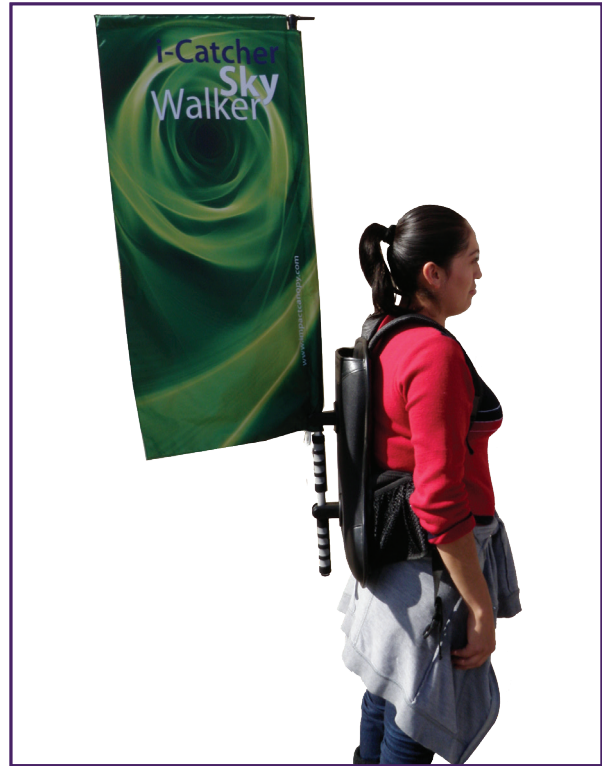

I-CATCHER SKY WALKER FLAG

Bring your marketing message to life with the Impact i-Catcher Sky Walker Flag. Its distinctive design allows for 2 images on the flag and helps capture the attention of your prospects and increases your exposure at events. The Sky Walker is available in 2 different shapes, the Blade and the Sky flag, and can be removed from the backpack and displayed with a base option. The flags can be easily replaced to match your current promotion campaign. The backpack features a built-in literature pocket and 2 side pockets to hold business cards.

BLADE

SKY

FEATURE SPECS

FABRIC SIZE	BLADE	3.3' X 1.7' 1 M x .5 M	SKY	2.6' X 1.46' .8 M x .5 M
HARDWARE	Telescopic PVC			
DURABLE POLYESTER FLAG FABRIC				
SINGLE OR DOUBLE SIDED				
EASY SET-UP WITHIN 5 MINUTES				