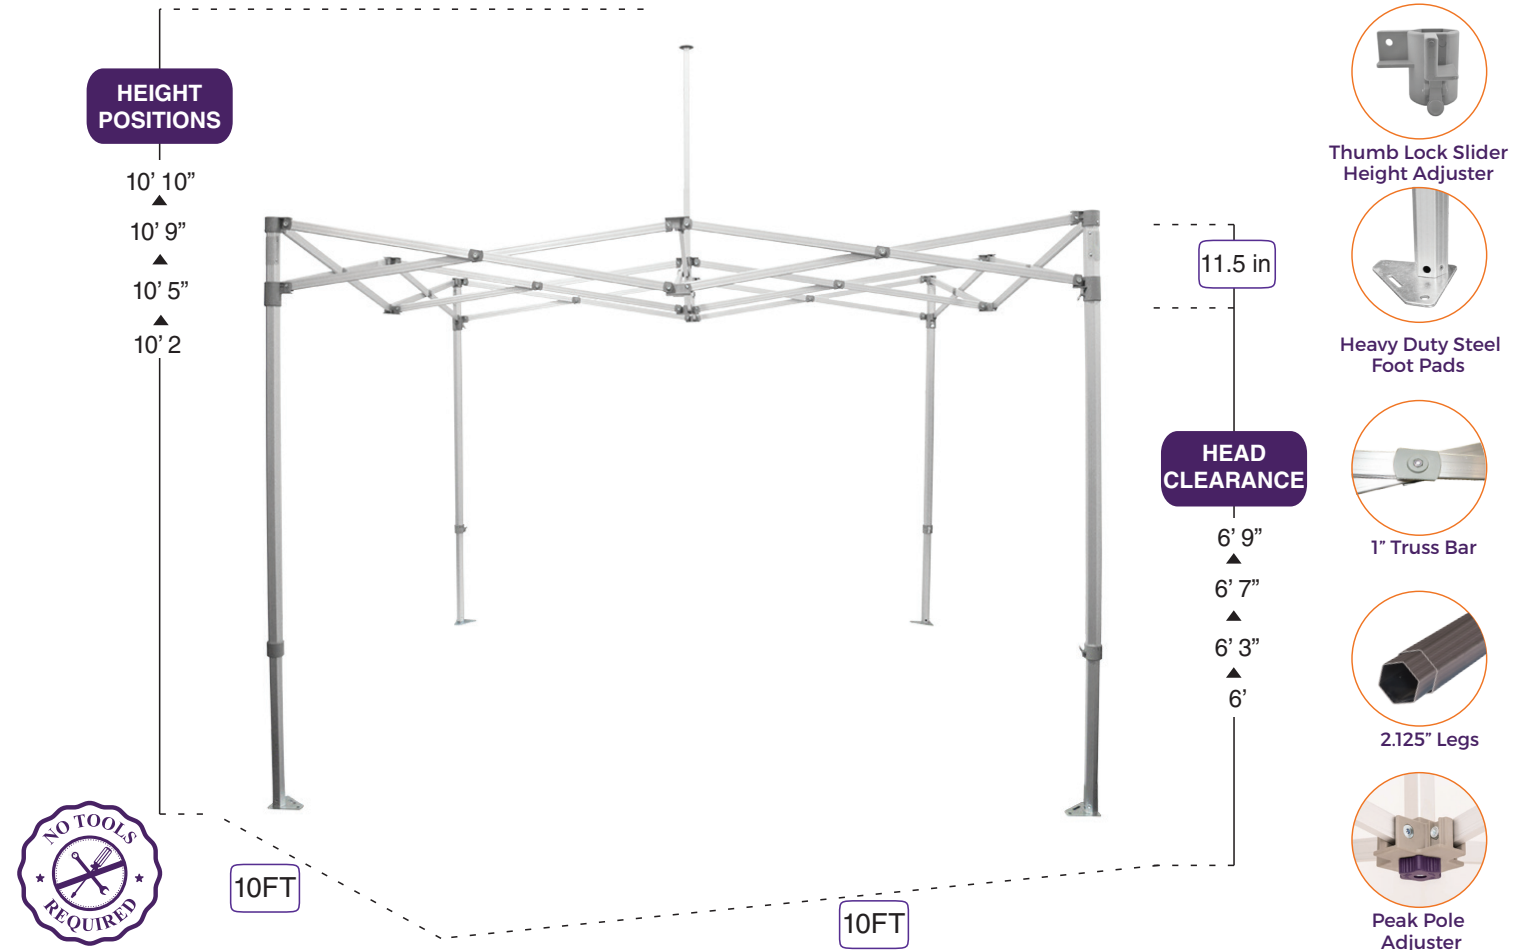

# IMPACT M FRAME

Sturdiest Commercial Grade Aluminum Frame

The Impact M Frame is superior on all levels. The M Frame is perfect for in-store promotions, outdoor event promotion teams, trade show displays, festivals, sporting events, demo days, snow/ski events, outdoor sale promotions and more!

## FEATURE SPECS

OVERALL SIZE	10' x 10' 3 M x 3 M	10' x 15' 3 M x 4.6 M	10' x 20' 3 M x 6 M
FRAME TYPE	ALUMINUM - FULL TRUSS		
LEG TYPE	STRAIGHT LEG - HEXAGONAL		
FRAME FINISH	AIRCRAFT GRADE ANODIZED ALUMINUM		
MAX HEAD CLEARANCE	7' (2.1 M)		
MAX HEIGHT POSITION	11' (3.4 M)		
FRAME WEIGHT	57 Lbs (25.9 Kg)	70 Lbs (31.8 Kg)	94 Lbs (42.6 Kg)
CLOSED DIMENSIONS	62" x 12" x 12" (157.5cm x 30.5cm x 30.5cm)	62" x 12" x 9" (157cm x 30.5cm x 22.9cm)	62" x 16" x 9" (157cm x 40.6cm x 22.9cm)
SHIPPING DIMENSIONS	64" x 13" x 13" (162.6cm x 33cm x 33cm)	64" x 17" x 13" (162.6cm x 43.2cm x 33cm)	64" x 22" x 13" (162.6cm x 55.9cm x 33cm)