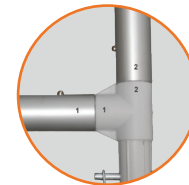

# DELUXE MEDIA DISPLAY

The Delux Media display is a lightweight, durable, simple, and beautiful tension fabric backdrop. Double the impact of your display by printing a two sided graphic when used in a walk around environment. Its quick and easy design makes it a breeze to assemble via tubes that slide together and lock in place with a push button. Just slide your graphic printed, washable fabric over the frame and you're all set! Breaks down and fits in a carry bag for easy transportation and storage.

Aluminum Frame

Easy To Connect Poles

Heavy Duty Steel Foot Pad

Sturdy Three-Way Bracket

Sturdy Two-Way Bracket

## FEATURE SPECS

OVERALL SIZE	9.83' x 1.5' x 7.33' (3m x .46m x 2.25m)
FRAME WEIGHT	9.5 lbs (4.3 kg)
CLOSED DIMENSIONS	2.83' x 1.18' x .85' (.86m x .46m x .26m)
SHIPPING DIMENSIONS	2.83' x 1.18' x .85' (.86m x .46m x .26m)
SHIPPING WEIGHT	11 lbs (5 kg)
FRAME TYPE	HIGH QUALITY ALUMINUM SILVER FRAME AND PLASTIC CONNECTORS
FOOTING TYPE	STEEL FOOT PADS
WARRANTY	1 - YEAR (HARDWARE)