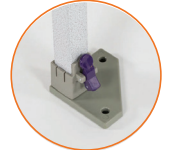

# IMPACT DS FRAME

INDUSTRIAL GRADE DAILY USE STEEL FRAME

Quick and easy set up, as a "home base" for a day at the beach, on the soccer field, the "DS" is unbeatable. Lightweight steel construction, full truss design, the "DS" frame is a welcome team member. Impact Instant Canopy "DS" Frames are designed for portability and durability while staying within your budget.

Thumb Lock Slider Height Adjuster

Nylon Fiberglass Foot Pads

.9" Truss Bar

1.125" Legs

Peak Pole Adjuster

## FEATURE SPECS

OVERALL SIZE	5' x 5' 1.5 M x 1.5 M	8' x 8' 2.4 M x 2.4 M	8' x 12' 2.4 M x 3.7 M	10' x 10' 3 M x 3 M
FRAME TYPE	STEEL - FULL TRUSS			
LEG TYPE	STRAIGHT LEG - SQUARE			
FRAME FINISH	HAMMERTONE POWDER COATED STEEL			
MAX HEAD CLEARANCE	7' (2.1 M)			
MAX HEIGHT POSITION	11' (3.4 M)			
FRAME WEIGHT	37 LBS (16.8 kg)	44 LBS (20kg)	55 LBS (25 kg)	49 LBS (22.2 kg)
CLOSED DIMENSIONS	63" x 8.3" x 8.3" (160cm x 21cm x 21cm)	63" x 8.3" x 8.3" (160cm x 21cm x 21cm)	63" x 11" x 8.3" (160cm x 27.9cm x 21cm)	63" x 8.3" x 8.3" (160cm x 21cm x 21cm)
SHIPPING DIMENSIONS	64.2" x 9" x 9" (163cm x 23cm x 23cm)	64.2" x 9" x 9" (163cm x 23cm x 23cm)	64.2" x 12" x 9" (163cm x 30.5cm x 23cm)	64.2" x 9" x 9" (163cm x 23cm x 23cm)
WARRANTY	LIMITED 2 YEAR			