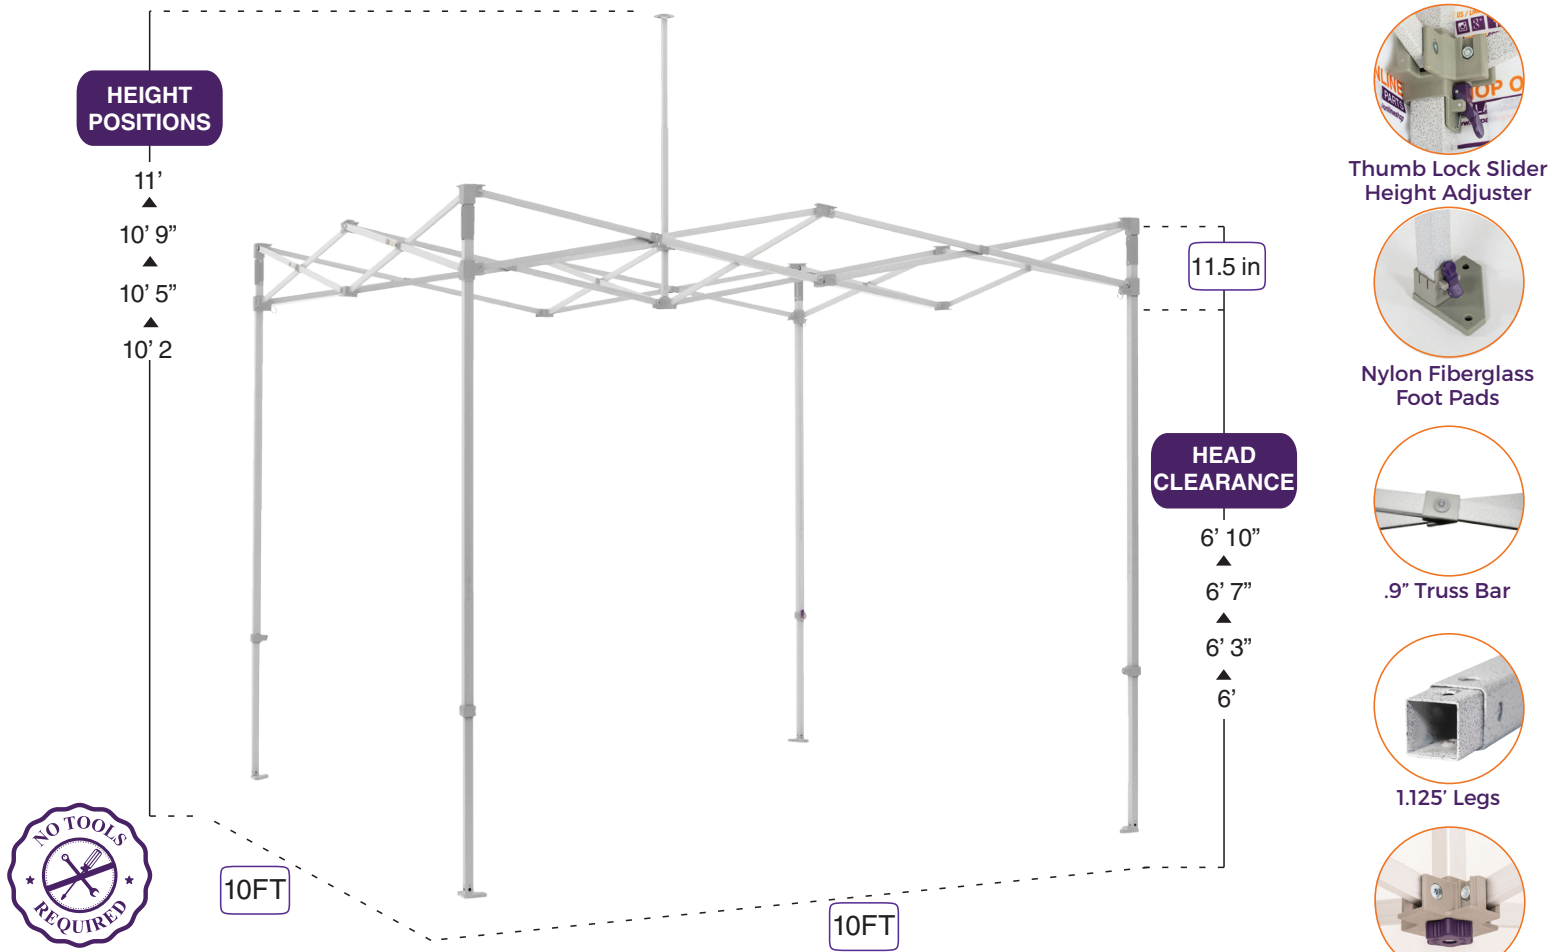

# IMPACT DS FRAME

INDUSTRIAL GRADE DAILY USE STEEL FRAME

Quick and easy set up, as a "home base" for a day at the beach, on the soccer field, the "DS" is unbeatable. Lightweight steel construction, full truss design, the "DS" frame is a welcome team member. Impact Instant Canopy "DS" Frames are designed for portability and durability while staying within your budget.

Thumb Lock Slider Height Adjuster

Nylon Fiberglass Foot Pads

.9" Truss Bar

1.125" Legs

Peak Pole Adjuster

## FEATURE SPECS

OVERALL SIZE	5' x 5' 1.5 M x 1.5 M	8' x 8' 2.4 M x 2.4 M	8' x 12' 2.4 M x 3.7 M	10' x 10' 3 M x 3 M
FRAME TYPE	STEEL - FULL TRUSS			
LEG TYPE	STRAIGHT LEG - SQUARE			
FRAME FINISH	HAMMERTONE POWDER COATED STEEL			
MAX HEAD CLEARANCE	7' (2.1 M)			
MAX HEIGHT POSITION	11' (3.4 M)			
FRAME WEIGHT	37 LBS (16.8 kg)	44 LBS (20kg)	55 LBS (25 kg)	49 LBS (22.2 kg)
CLOSED DIMENSIONS	63" x 8.3" x 8.3" (160cm x 21cm x 21cm)	63" x 8.3" x 8.3" (160cm x 21cm x 21cm)	63" x 11" x 8.3" (160cm x 27.9cm x 21cm)	63" x 8.3" x 8.3" (160cm x 21cm x 21cm)
SHIPPING DIMENSIONS	64.2" x 9" x 9" (163cm x 23cm x 23cm)	64.2" x 9" x 9" (163cm x 23cm x 23cm)	64.2" x 12" x 9" (163cm x 30.5cm x 23cm)	64.2" x 9" x 9" (163cm x 23cm x 23cm)
WARRANTY	LIMITED 2 YEAR			

## FRAME COLORS

SILVER BLACK