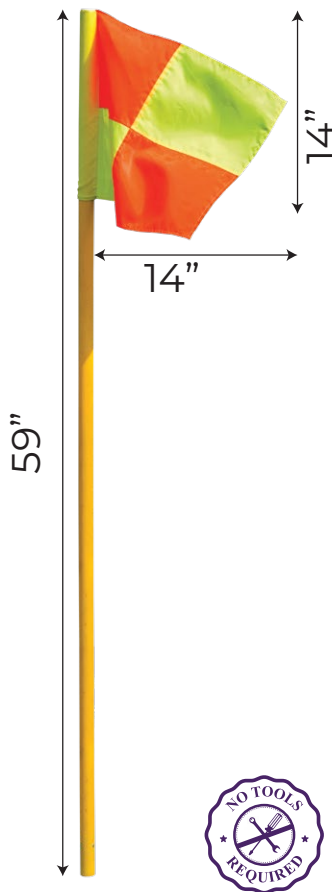

CORNER FLAG

High visibility flag markers for your playing field are easily spotted from any position on the field. Perfect for running drills, obstacle courses, and training exercises. Custom printed designs and logos provide an additional branding opportunity for you and your sponsors. Sold in a set of four.

FEATURE SPECS

DIMENSIONS	14" x 14" (35.56cm x 35.56cm)
FLAG POCKET	1.97" (5cm)
HARDWARE	PVC
AVAILABLE IN WHITE OR YELLOW	
MAX. HEIGHT	59" (150cm)
FABRIC	POLYESTER STORM, DUAL SIDE VISIBILITY
ADDITIONAL FEATURES	SINGLE- SIDED PRINT
	CAN BE PRINTED DOUBLE-SIDED
	FULL COLOR DIGITAL PRINTING

POLE & BASE COLORS

ACCESSORIES

Weighted Base

Ground Spike