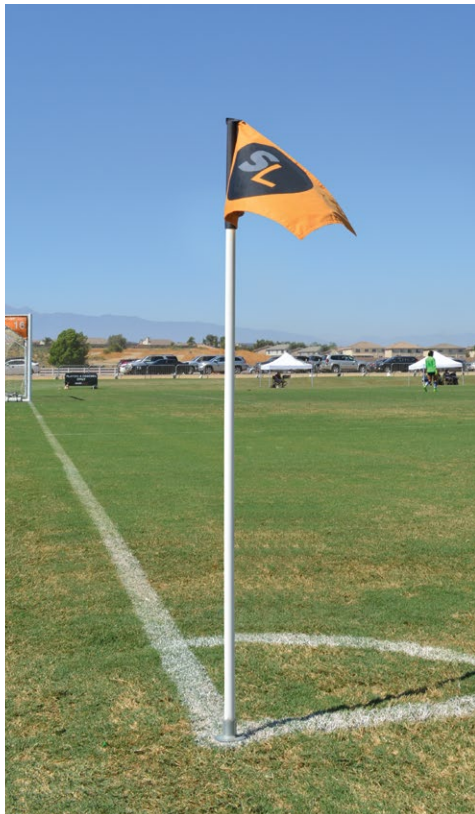

CORNER FLAG

High visibility flag markers for your playing field are easily spotted from any position on the field. Perfect for running drills, obstacle courses, and training exercises. Custom printed designs and logos provide an additional branding opportunity for you and your sponsors. Sold in a set of four.

FEATURE SPECS

DIMENSIONS	14" x 14" (35.56cm x 35.56cm)
FLAG POCKET	1.97" (5cm)
HARDWARE	PVC
AVAILABLE IN WHITE OR YELLOW	
MAX. HEIGHT	59" (150cm)
FABRIC	POLYESTER STORM, DUAL SIDE VISIBILITY
ADDITIONAL FEATURES	SINGLE- SIDED PRINT
	CAN BE PRINTED DOUBLE-SIDED
	FULL COLOR DIGITAL PRINTING

POLE & BASE COLORS

ACCESSORIES

Weighted Base

Ground Spike