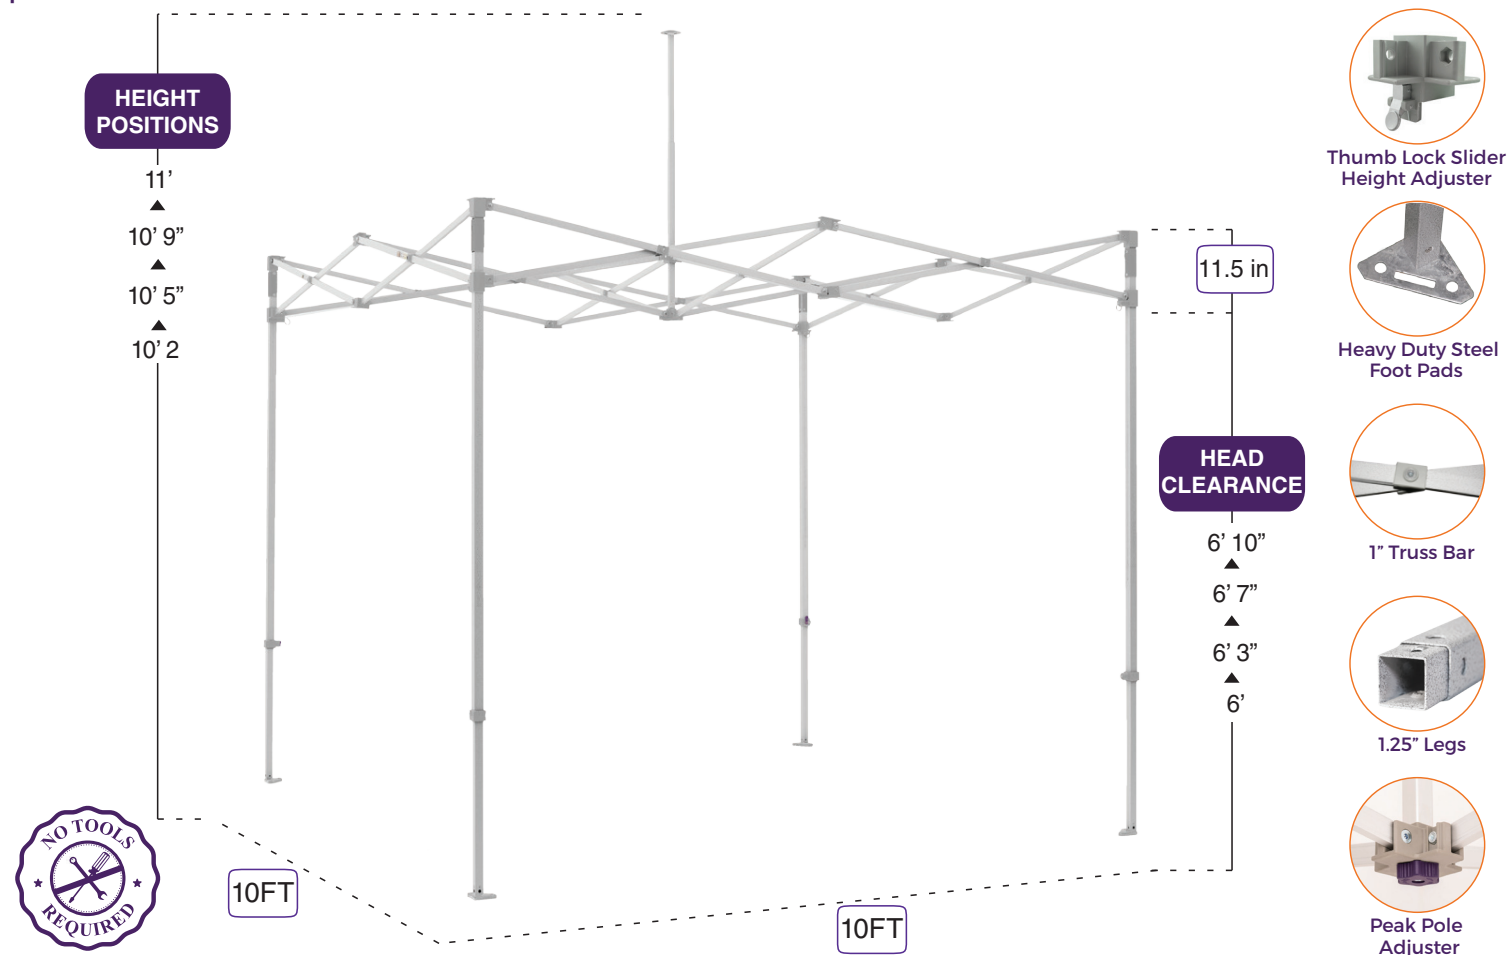

IMPACT CL FRAME

ENHANCED COMMERCIAL STEEL FRAME

The next evolution in canopy frames, the CL Frame provides a perfect balance between strength and stability. The CL Frame set the high standard: great for business or pleasure. The CL is perfect for in-store promotions, outdoor event promotion teams, trade show displays, parties, festivals, sporting events, demo days, swap meets, outdoor sales promotions and more!

FEATURE SPECS

OVERALL SIZE	10' x 10' 3 M x 3 M	10' x 15' 3 M x 4.6 M	10' x 20' 3 M x 6 M
FRAME TYPE	STEEL - FULL TRUSS		
LEG TYPE	STRAIGHT LEG - SQUARE		
FRAME FINISH	HAMMERTONE POWDER COATED STEEL		
MAX HEAD CLEARANCE	7' (2.6 M)		
MAX HEIGHT POSITION	11' (3.4 M)		
FRAME WEIGHT	59 Lbs (26.5 Kg)	75 Lbs (34 Kg)	104 Lbs (47.2 Kg)
CLOSED DIMENSIONS	62" x 8" x 8" (157cm x 20.3cm x 20.3cm)	62" x 12" x 9" (157cm x 30.5cm x 22.9cm)	62" x 16" x 9" (157cm x 40.6cm x 22.9cm)
SHIPPING DIMENSIONS	64.2" x 9" x 9" (162.6cm x 22.9cm x 22.9cm)	64.2" x 13" x 9" (162.6cm x 33cm x 25.4cm)	64.2" x 17" x 9" (162.6cm x 43.2cm x 25.4cm)
WARRANTY	LIMITED 2 YEAR		