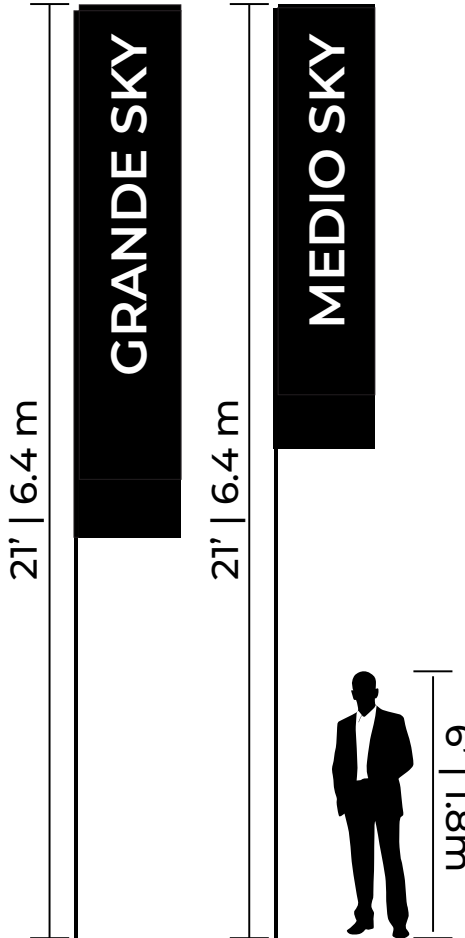

# SKY FLAG

The Impact i-Catcher Sky Flag will proudly display your brand above all others. Exciting action in windy conditions and fully visible during indoor events, the Sky Flag will get you the attention you deserve. The Sky Flags are printed with custom full color graphics to your specifications and can be single or double sided. The Sky Flags are available in 3 sizes. Our unique telescopic pole and ball bearing system will allow the flag to move easily with the wind.

## FEATURE SPECS

FEATURE SPECS	GRANDE	MEDIO
FABRIC SIZE	12' x 3' 366cm x 91cm	10' x 3' 304cm x 91cm
HARDWARE	TELESCOPIC PVC	
MAX HEIGHT WHEN SET UP	21' (6.4 m)	21' (6.4 m)
DURABLE POLYESTER FLAG FABRIC		
EASY SET-UP WITHIN 5 MINUTES		