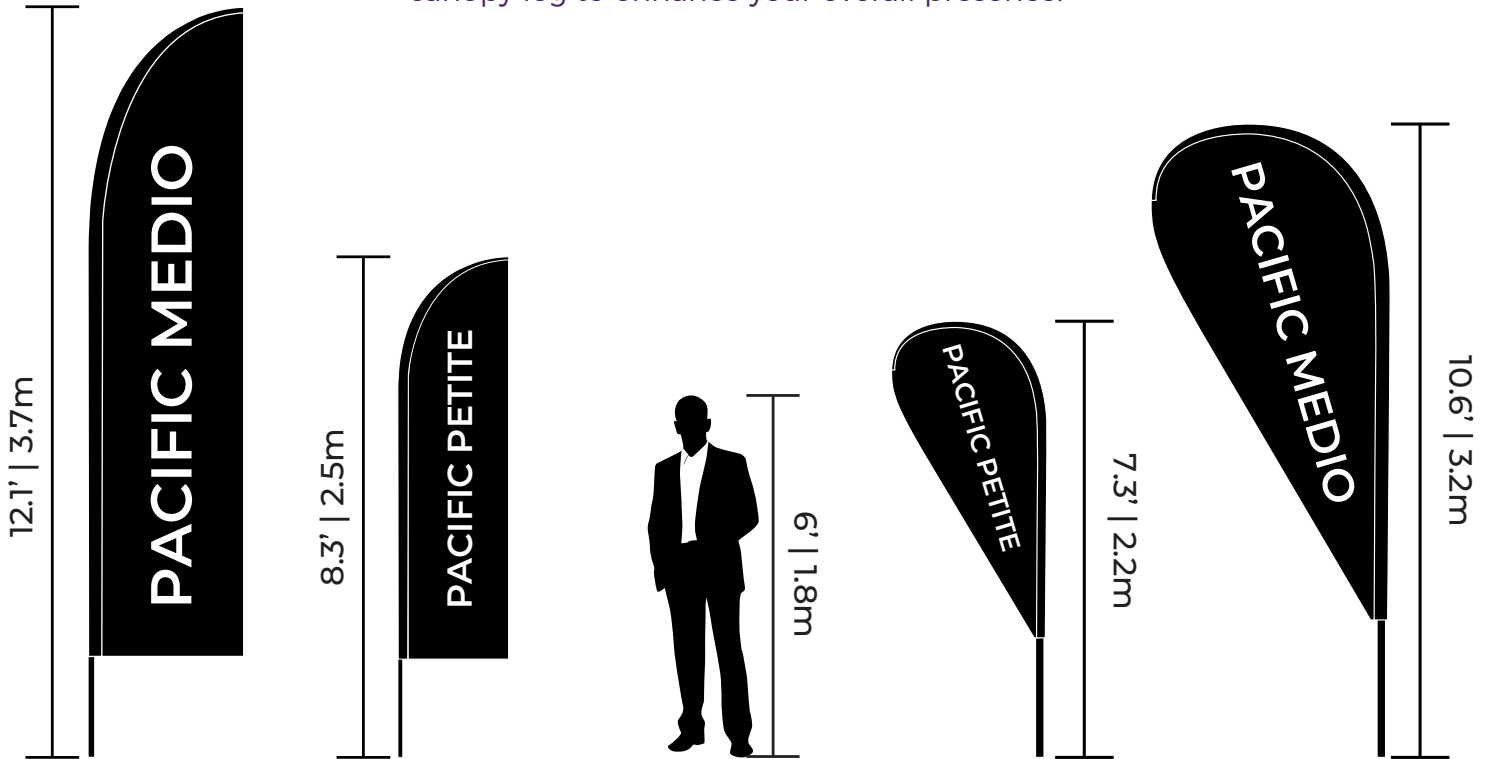

# PACIFIC BLADE & WING FLAGS

The Pacific Blade & Wing Flags are designed to make a big impression and attract attention in seconds both indoors and outdoors. With custom full color graphics to your specifications, the Flags combine style and high visibility. The Pacific Wing & Blade Flags can be used free standing or attached to your canopy leg to enhance your overall presence.

## WING

## BLADE

FEATURE SPECS	BLADE	WING
FABRIC SIZE PETITE	5.3' x 2.6' (161.5cm x 79cm)	6.6' x 1.8' (201cm x 55cm)
FABRIC SIZE MEDIO	8.3' x 4' (253cm x 122cm)	8.3' x 2.7' (253cm x 82cm)
HARDWARE	FIBERGLASS TELESCOPIC	
MAX SET UP PETITE HEIGHT	7.3' (2.2m)	8.3' (2.5m)
MAX SET UP MEDIO HEIGHT	10.6' (3.2m)	12.1' (3m)
DURABLE POLYESTER FLAG FABRIC		
EASY SET-UP WITHIN 5 MINUTES		

## APPLICATIONS

- INDOOR AND OUTDOOR ADVERTISING
- REAL ESTATE SIGNS
- ROAD SHOWS
- GOLF TOURNAMENTS
- SNOW AND SKI EVENTS
- TRADE SHOWS
- BEACH AND SUMMER EVENTS
- SPORTING EVENTS
- DEMO DAYS
- AND MORE!