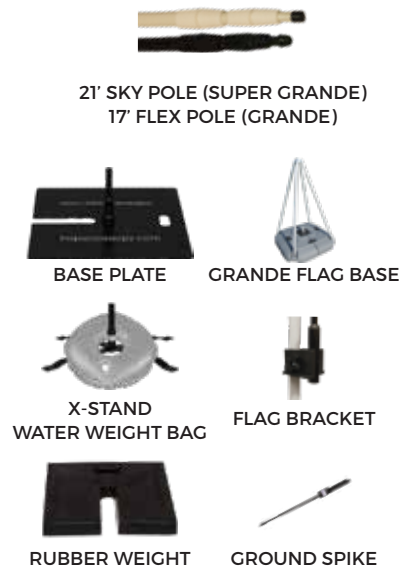

ACCESSORIES

APPLICATIONS

- INDOOR AND OUTDOOR ADVERTISING
- REAL ESTATE SIGNS
- ROAD SHOWS
- GOLF TOURNAMENTS
- SNOW AND SKI EVENTS
- TRADE SHOWS
- BEACH AND SUMMER EVENTS
- SPORTING EVENTS
- DEMO DAYS
- AND MORE!