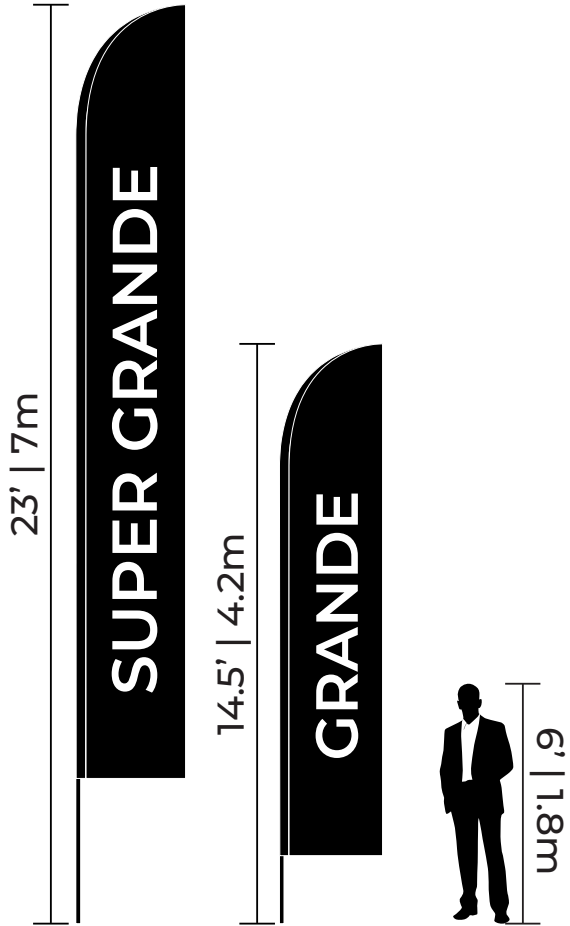

# FLEX GRANDE WING FLAG

The Flex Grande Wing Flag has been designed to make a big impression and attract attention in seconds both indoors and outdoors. With custom full color graphics to your specifications, the Wing Flag combines style and high-visibility. Our unique telescopic pole and ball bearing system allows the flag to move easily with the wind.

## FEATURE SPECS

	GRANDE	SUPER GRANDE
FABRIC SIZE	12.8' x 2.58' 390cm x 78.6cm	19.3' x 2.75' 588cm x 83.8cm
HARDWARE	TELESCOPIC PVC	
MAX HEIGHT WHEN SET UP	14.5' (4.4 m)	23' (7 m)
DURABLE POLYESTER FLAG FABRIC		
EASY SET-UP WITHIN 5 MINUTES		