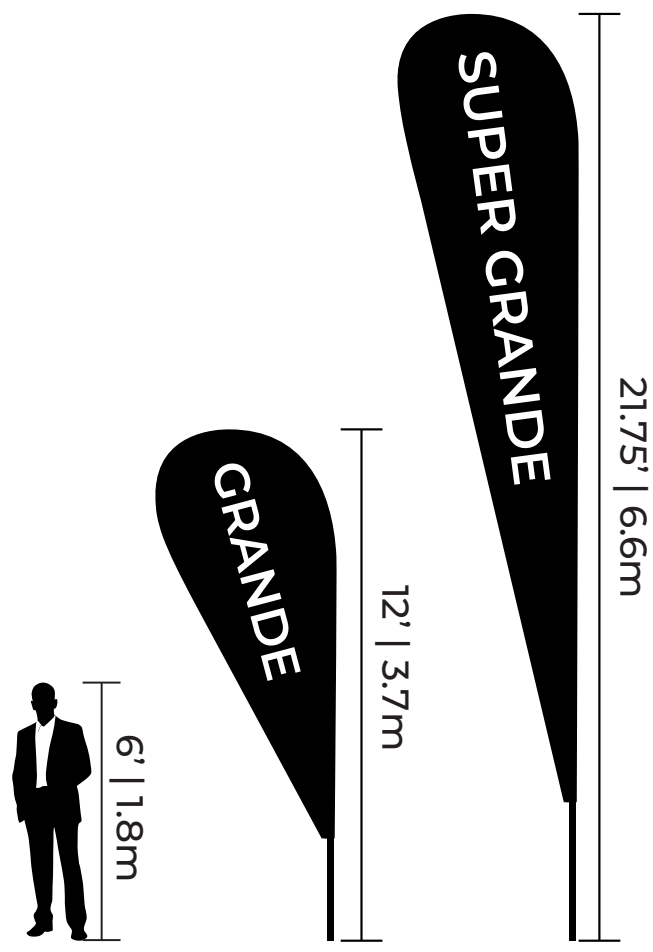

FLEX GRANDE BLADE FLAGS

The Flex Grande Blade Flag has been designed to make a big impression and attract attention in seconds both indoors and outdoors. With custom full color graphics to your specifications, the Blade Flag combines style and high-visibility. Our unique telescopic pole and ball bearing system allows the flag to move easily with the wind.

FEATURE SPECS	GRANDE	SUPER GRANDE
FABRIC SIZE	9.6' x 4.25' 292.6cm x 39.6cm	18.5' x 4.25' 564cm x 39.6cm
HARDWARE	TELESCOPIC PVC	
MAX HEIGHT WHEN SET UP	12' (3.7 m)	21.75' (6.6 m)
DURABLE POLYESTER FLAG FABRIC		
EASY SET-UP WITHIN 5 MINUTES		

10059-GRANDE BLADE FLAGS-SPS-US-A-R1