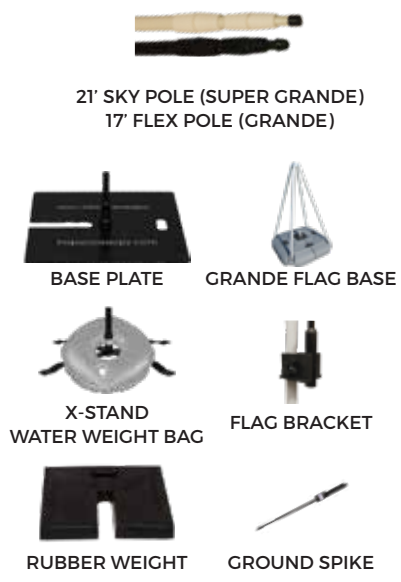

ACCESSORIES

APPLICATIONS

• INDOOR AND OUTDOOR ADVERTISING	• REAL ESTATE SIGNS	• ROAD SHOWS
• GOLF TOURNAMENTS	• SNOW AND SKI EVENTS	• TRADE SHOWS
• BEACH AND SUMMER EVENTS	• SPORTING EVENTS	• DEMO DAYS
• AND MORE!		

10059-GRANDE BLADE FLAGS-SPS-US-A-R1