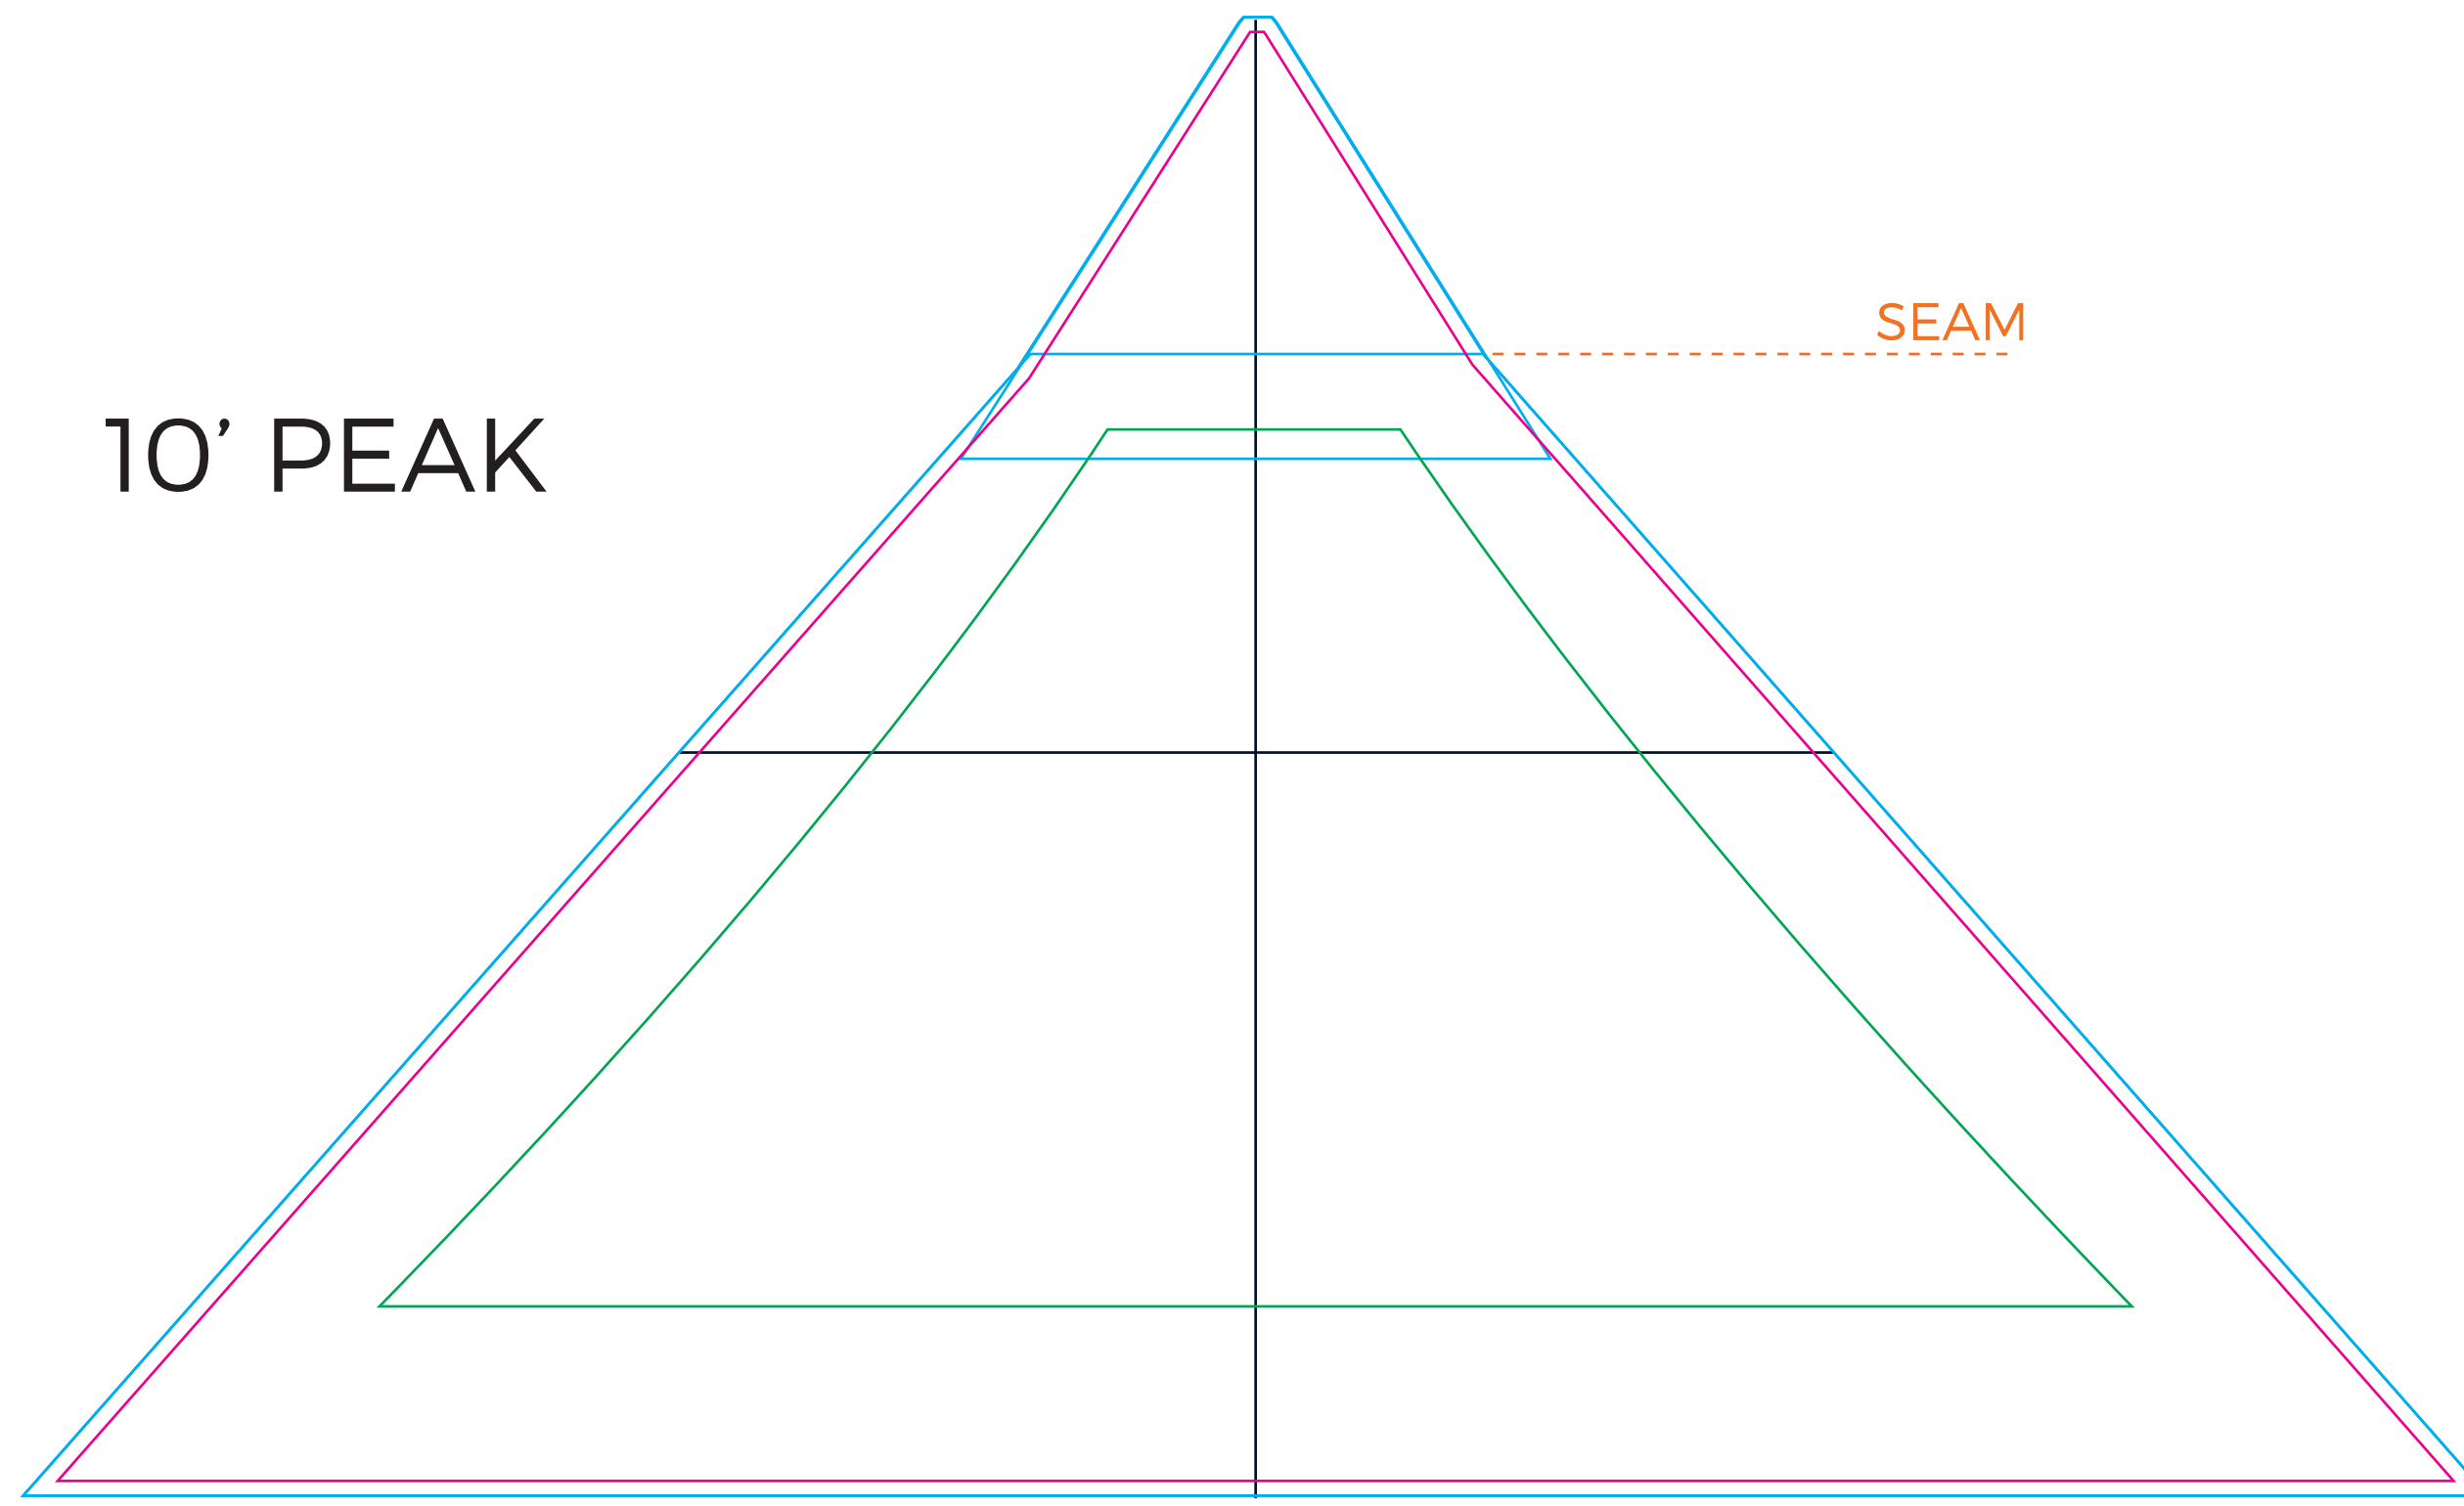

10' PEAK

10' VALANCE

20' PEAK

20' VALANCE

**SCALE UP 1429%
FOR FULL SIZE**

- Safe Area
- Final Trim
- Bleed Trim