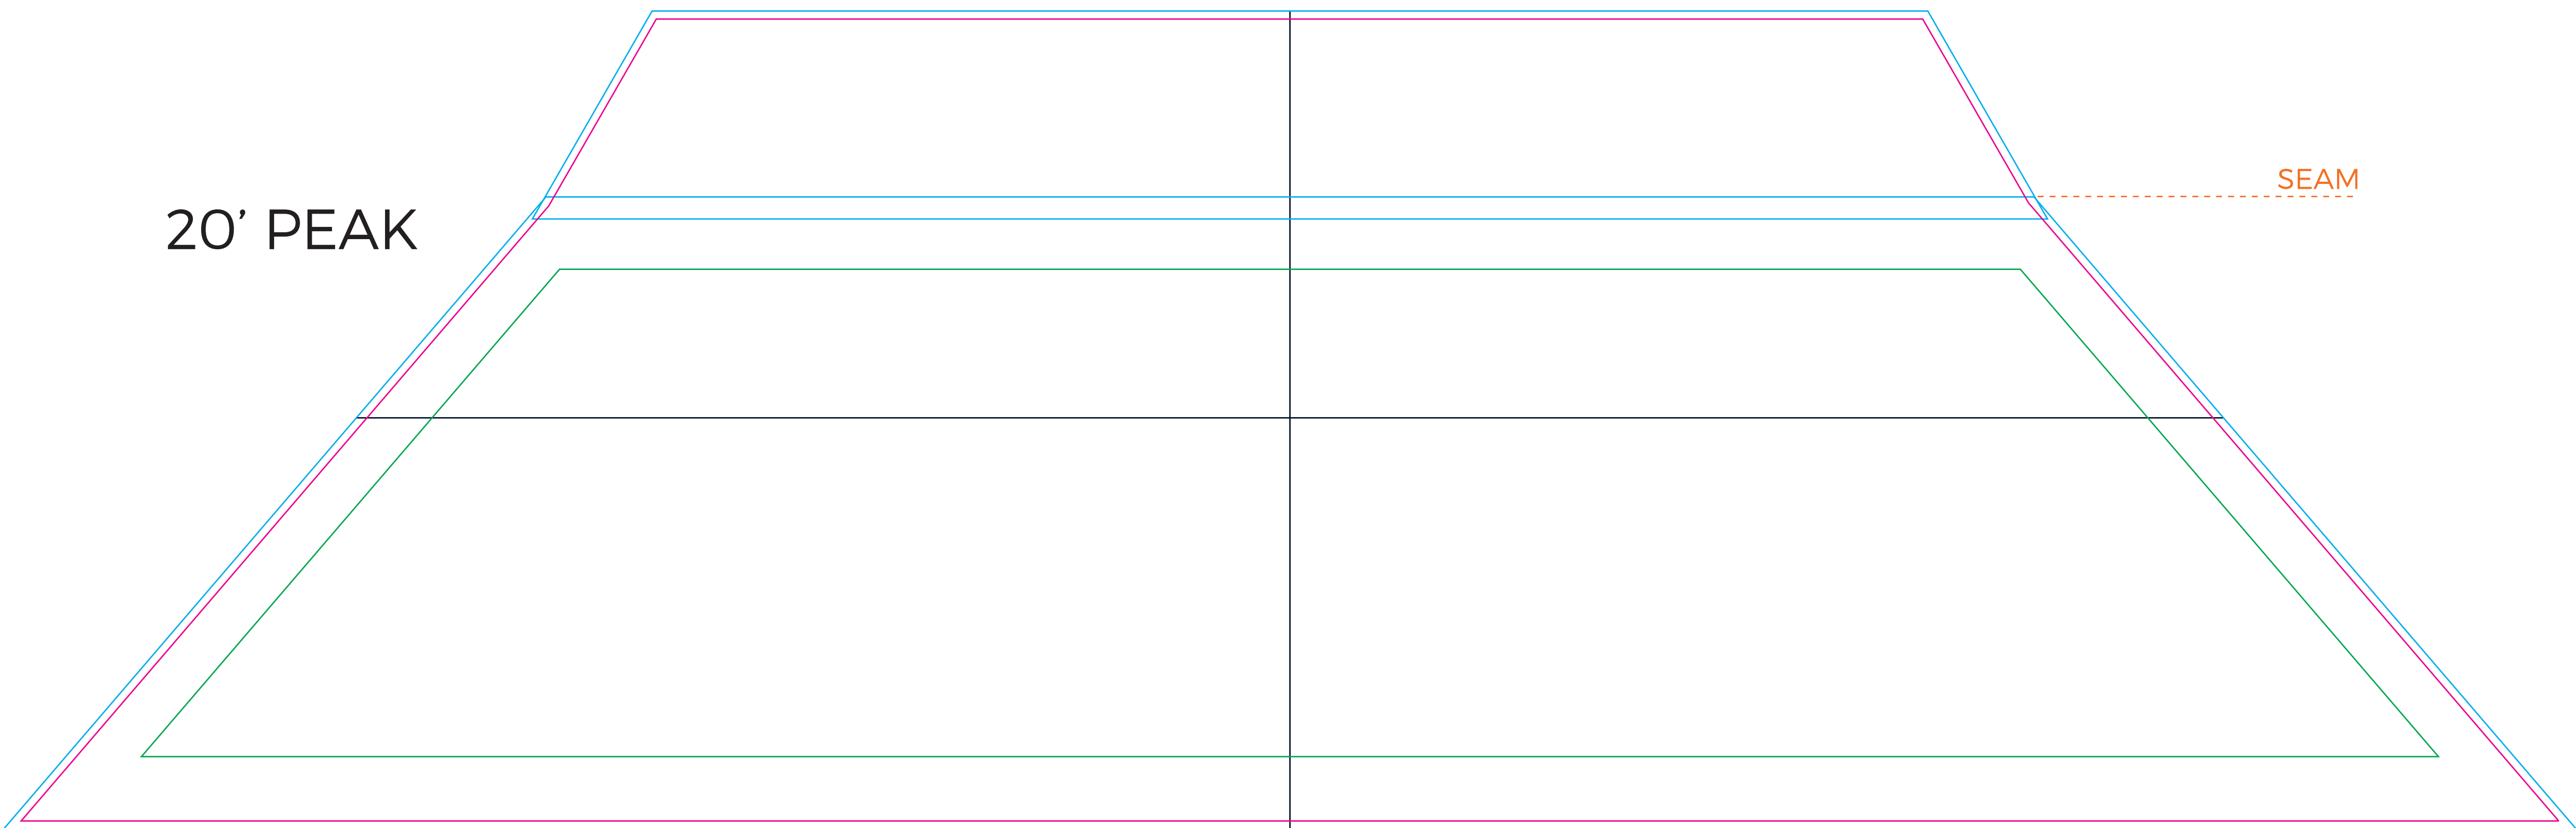

10' PEAK

10' VALANCE

20' PEAK

20' VALANCE

**SCALE UP 1429%
FOR FULL SIZE**

- Safe Area
- Final Trim
- Bleed Trim