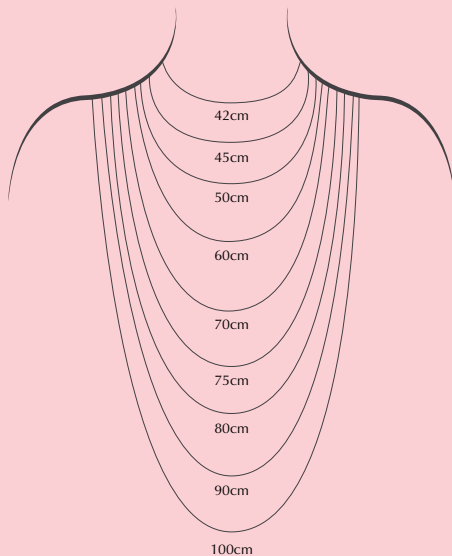

NECKLACE SIZE CHART

LENGTH (cm)	LENGTH (in)
38	15
42	16.5
45	17.7
50	19.7
60	23.6
70	27.6
75	29.5
80	31.5
90	35.4
100	39.4

Note: The diagram is general guideline, as sizing and fit may vary from person to person.