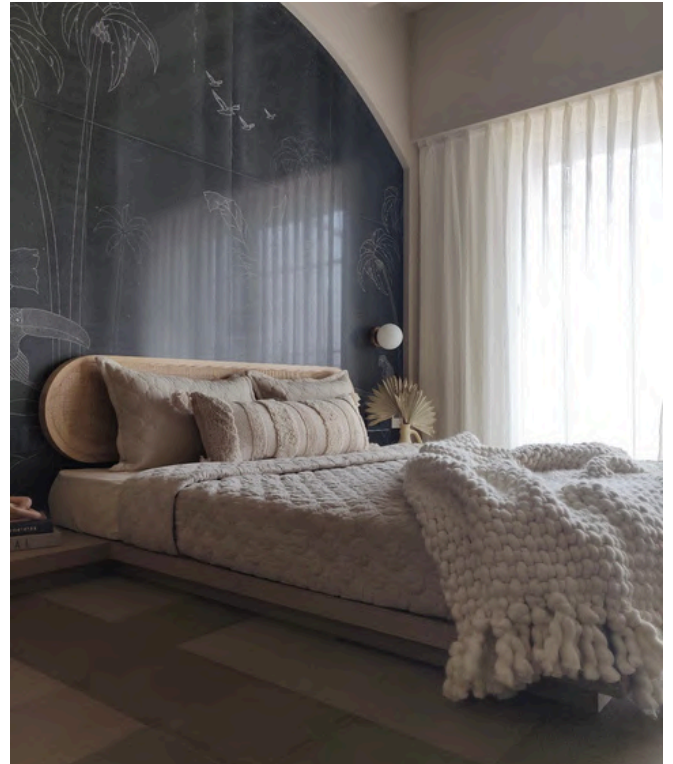

BEFORE

AFTER

This room from the Basalt project by mind manifestation design features a edged stone back wall featuring tropical patterns.

We decided to go with neutral tones and soft textures allowing the back wall to stand out without competing with bold colours and textures.

Dimension : 90" x 90"

₹10,499