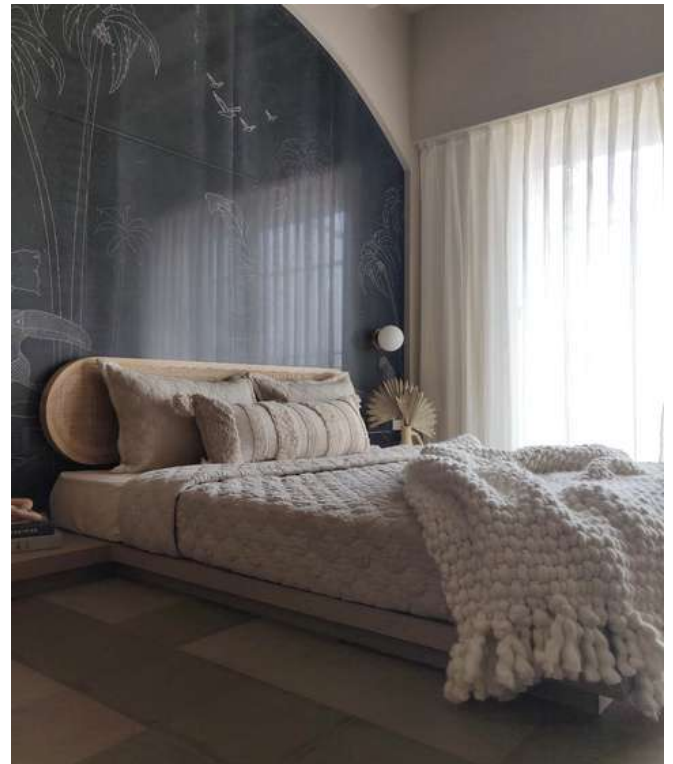

BEFORE

AFTER

This room from the Basalt project by mind manifestation design features a edged stone back wall featuring tropical patterns.

We decided to go with neutral tones and soft textures allowing the back wall to stand out without competing with bold colours and textures.

Dimension : 90" x 90"
₹10,499