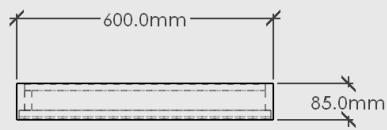

SLIM FRAME MIRROR 1700 x 600

MOOD

PLAN VIEW

Slim Frame Mirror 1700 X 600

Dimensions: 1700mm High x 600mm Wide x 85mm Deep

Shell: Chosen Timber Veneer on 18mm Birch Plywood. Stained Oiled Edges to match.

Fronts: 5mm Clear Mirror

Designed to be floor or wall mounted. Mirror comes with timber fixing cleats and screws to install on wall.

When wall mounting the mirror, we recommend using a qualified builder or cabinet maker

Package Dimensions/Weight: 1710mm x 610mm High x 90mm. Estimated 20kg