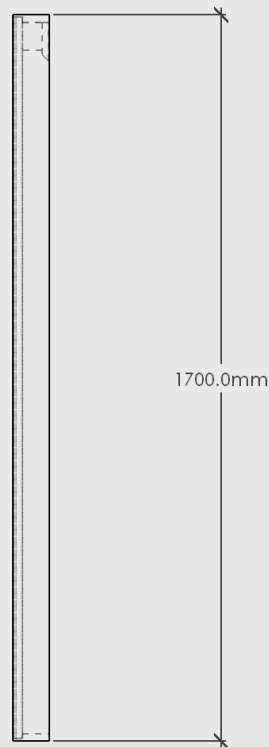

SLIM FRAME MIRROR 1700 x 600

MOOD

PLAN VIEW

Slim Frame Mirror 1700 X 600

Dimensions: 1700mm High x 600mm Wide x 85mm Deep

Shell: Chosen Timber Veneer on 18mm Birch Plywood. Stained Oiled Edges to match.

Fronts: 5mm Clear Mirror

Back: 16mm SupaBlack Carcass Grade Plywood

Hardware: N/A

Handle: N/A

Leg: N/A

Colour Options:

Oak

Walnut

Black Oak

Designed to be floor or wall mounted. Mirror comes with timber fixing cleats and screws to install on wall.

When wall mounting the mirror, we recommend using a qualified builder or cabinet maker

Package Dimensions/Weight: 1710mm x 610mm High x 90mm. Estimated 20kg