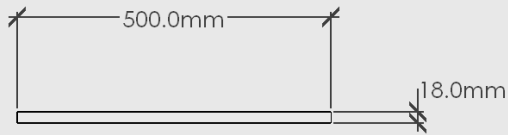

## SLIM MIRROR COVE - SMALL - 900mm x 500MM

# MOOD

**PLAN VIEW**

**ELEVATION - FRONT**

**ELEVATION - SIDE**

**3D VIEW**

Slim Mirror Cove – 900mm x 500mm

Dimensions: 900mm High x 500mm Wide x 18mm Thick

Fronts: 5mm Clear Mirror Framed

# MOOD

PLAN VIEW

ELEVATION - FRONT

ELEVATION - SIDE

3D VIEW

Slim Mirror Cove – 1200mm x 600mm

Dimensions: 1200mm High x 600mm Wide x 18mm Thick

Fronts: 5mm Clear Mirror Framed

# MOOD

PLAN VIEW

ELEVATION - FRONT

ELEVATION - SIDE

3D VIEW

Slim Mirror Cove – 1800mm x 600mm

Dimensions: 1800mm High x 600mm Wide x 18mm Thick

Fronts: 5mm Clear Mirror Framed