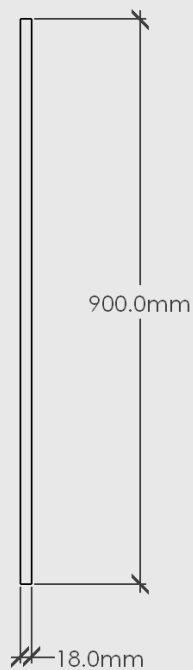

## SLIM MIRROR COVE - SMALL - 900mm x 500MM

# MOOD

**PLAN VIEW**

**ELEVATION - FRONT**

**ELEVATION - SIDE**

**3D VIEW**

Slim Mirror Cove – 900mm x 500mm

Dimensions: 900mm High x 500mm Wide x 18mm Thick

Fronts: 5mm Clear Mirror Framed

# MOOD

PLAN VIEW

ELEVATION - FRONT

ELEVATION - SIDE

3D VIEW

Slim Mirror Cove – 1200mm x 600mm

Dimensions: 1200mm High x 600mm Wide x 18mm Thick

Fronts: 5mm Clear Mirror Framed

# MOOD

PLAN VIEW

ELEVATION - FRONT

ELEVATION - SIDE

3D VIEW

Slim Mirror Cove – 1800mm x 600mm

Dimensions: 1800mm High x 600mm Wide x 18mm Thick

Fronts: 5mm Clear Mirror Framed