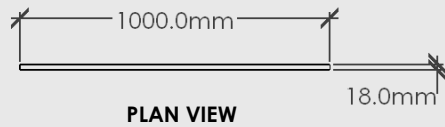

# MOOD

PLAN VIEW

ELEVATION - FRONT

ELEVATION - SIDE

3D VIEW

Slim Mirror Cove – 1800mm x 600mm

Dimensions: 1800mm High x 600mm Wide x 18mm Thick

Fronts: 5mm Clear Mirror Framed

Back: 18mm MDF

Hardware: N/A

Handle: N/A

Leg: N/A

Colour Options: Black, White

Designed to be floor or top standing

Package Dimensions/Weight: 1885mm x 650mm x 50mm. Estimated 20kg.

Proudly designed and made in NZ.

## SLIM MIRROR COVE - XL – 2000MM x 1000MM

# MOOD

Slim Mirror Cove – 2000mm x 1000mm

Dimensions: 2000mm High x 1000mm Wide x 18mm Thick

Fronts: 5mm Clear Mirror Framed

Back: 18mm MDF

Hardware: N/A

Handle: N/A

Leg: N/A