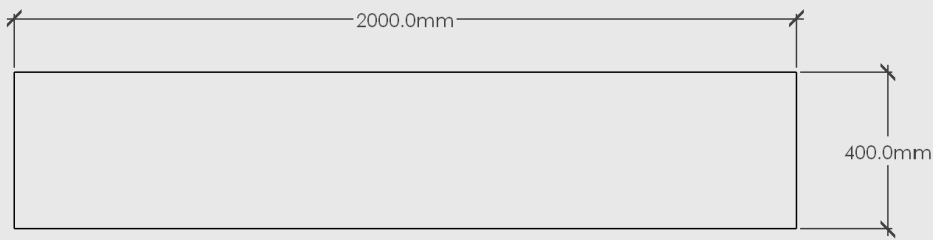

SLIM – 4 DOOR TV UNIT

MOOD

PLAN VIEW

3D VIEW

ELEVATION - FRONT

ELEVATION - SIDE

Slim – 4 Door TV Unit (<<>>)

Dimensions: 2000mm Long x 518mm High x 400mm Deep

Shell/Fronts: Chosen Timber Veneer on 18mm Birch Plywood. Stained Oiled Edges to match.

Carcass: 16mm SupaBlack Carcass Grade Plywood with 1mm Black Edging

Hardware: Blum Onyx Black Hinges

Handle: Push to Open

Back: Carcass Grade Plywood with visible screws. We recommend securing the unit to a structural wall.

Package Dimensions/Weight: 2015mm Long x 423mm High x 420mm Deep. Estimated 83kg

Proudly designed and made in NZ. Product comes assembled with legs able to be screwed on and off.