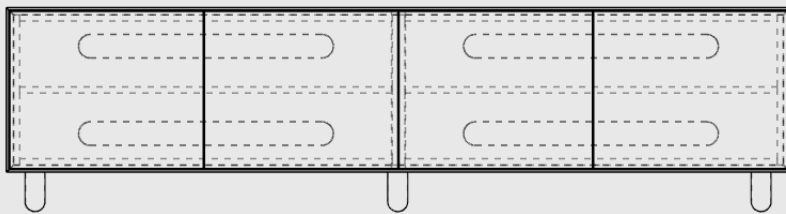

SLIM – 4 DOOR TV UNIT

MOOD

PLAN VIEW

3D VIEW

ELEVATION - FRONT

ELEVATION - SIDE

Slim – 4 Door TV Unit (<<>>)

Dimensions: 2000mm Long x 518mm High x 400mm Deep

Shell/Fronts: Chosen Timber Veneer on 18mm Birch Plywood. Stained Oiled Edges to match.

Carcass: 16mm SupaBlack Carcass Grade Plywood with 1mm Black Edging

Hardware: Blum Onyx Black Hinges

Handle: Push to Open

Leg: Doug Solid Timber Leg in chosen Timber colour

Colour Options:

Oak

Walnut

Black Oak

Push to open handle can be disabled to add on your chosen handle.

Leg can be removed to add an alternative option from our range.

Back: Carcass Grade Plywood with visible screws. We recommend securing the unit to a structural wall.

Package Dimensions/Weight: 2015mm Long x 423mm High x 420mm Deep. Estimated 83kg

Proudly designed and made in NZ. Product comes assembled with legs able to be screwed on and off.