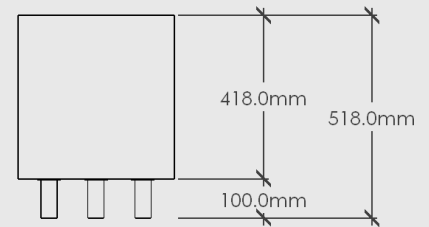

SLIM – 4 DOOR TV UNIT

MOOD

PLAN VIEW

3D VIEW

ELEVATION - FRONT

ELEVATION - SIDE

Slim – 4 Door TV Unit (<<>>)

Dimensions: 2000mm Long x 518mm High x 400mm Deep

Back: Carcass Grade Plywood with visible screws. We recommend securing the unit to a structural wall.

Package Dimensions/Weight: 2015mm Long x 423mm High x 420mm Deep. Estimated 83kg

Proudly designed and made in NZ. Product comes assembled with legs able to be screwed on and off.