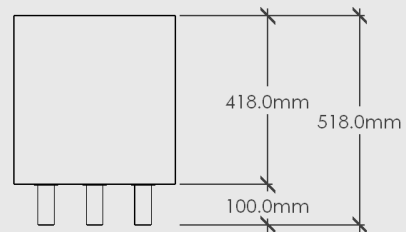

SLIM – 3 DOOR TV UNIT

MOOD

PLAN VIEW

3D VIEW

ELEVATION - FRONT

ELEVATION - SIDE

Slim – 3 Door TV Unit (<<>)

Dimensions: 1500mm Long x 518mm High x 400mm Deep

Back: Carcass Grade Plywood with visible screws. We recommend securing the unit to a structural wall.

Package Dimensions/Weight: 1520mm Long x 423mm High x 420mm Deep. Estimated 62kg

Proudly designed and made in NZ. Product comes assembled with legs able to be screwed on and off.