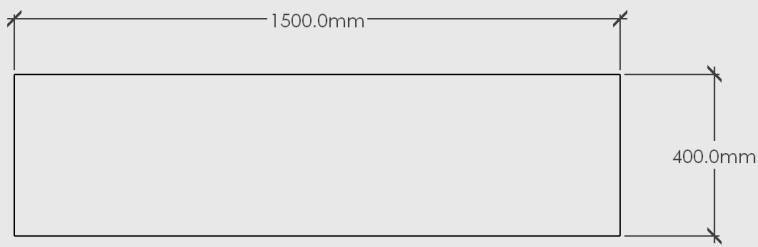

SLIM – 3 DOOR TV UNIT

MOOD

PLAN VIEW

3D VIEW

ELEVATION - FRONT

ELEVATION - SIDE

Slim – 3 Door TV Unit (<<>)

Dimensions: 1500mm Long x 518mm High x 400mm Deep

Shell/Fronts: Chosen Timber Veneer on 18mm Birch Plywood. Stained Oiled Edges to match.

Carcass: 16mm SupaBlack Carcass Grade Plywood with 1mm Black Edging

Hardware: Blum Onyx Black Hinges

Handle: Push to Open

Back: Carcass Grade Plywood with visible screws. We recommend securing the unit to a structural wall.

Package Dimensions/Weight: 1520mm Long x 423mm High x 420mm Deep. Estimated 62kg

Proudly designed and made in NZ. Product comes assembled with legs able to be screwed on and off.