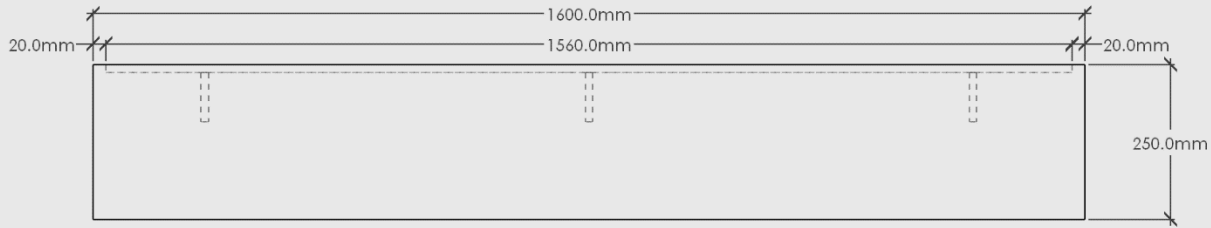

FLOATING SHELF – 900MM

MOOD

Floating Shelf – 900mm

Dimensions: 900mm x 250mm x 36mm Thick

Material: Chosen Timber Veneer on 18mm Birch Plywood. Stained Oiled Edges to match.

Hardware: Includes 2 x Brackets

ELEVATION - SIDE

Floating Shelf – 1200mm

Dimensions: 1200mm x 250mm x 36mm Thick

Material: Chosen Timber Veneer on 18mm Birch Plywood. Stained Oiled Edges to match.

Hardware: Includes 2 x Brackets

Colour Options:

Oak

Walnut

Black Oak

Package Dimensions/Weight: 1200mm x 250mm x 40mm. Estimated 15kg

Proudly designed and made in NZ.

FLOATING SHELF – 1600MM

MOOD

PLAN VIEW

ELEVATION - FRONT

ELEVATION - SIDE

3D VIEW

Floating Shelf – 1600mm

Dimensions: 1600mm x 250mm x 36mm Thick

Material: Chosen Timber Veneer on 18mm Birch Plywood. Stained Oiled Edges to match.

Hardware: Includes 3 x Brackets