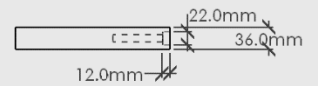

FLOATING SHELF – 900MM

MOOD

Floating Shelf – 900mm

Dimensions: 900mm x 250mm x 36mm Thick

Material: Chosen Timber Veneer on 18mm Birch Plywood. Stained Oiled Edges to match.

Hardware: Includes 2 x Brackets

Colour Options:

Package Dimensions/Weight: 900mm x 250mm x 40mm. Estimated 15kg

Proudly designed and made in NZ.

FLOATING SHELF – 1200MM

MOOD

PLAN VIEW

3D VIEW

ELEVATION - FRONT

ELEVATION - SIDE

Floating Shelf – 1200mm

Dimensions: 1200mm x 250mm x 36mm Thick

Material: Chosen Timber Veneer on 18mm Birch Plywood. Stained Oiled Edges to match.

Hardware: Includes 2 x Brackets

Colour Options:

Oak

Walnut

Black Oak

Package Dimensions/Weight: 1200mm x 250mm x 40mm. Estimated 15kg

Proudly designed and made in NZ.

FLOATING SHELF – 1600MM

MOOD

PLAN VIEW