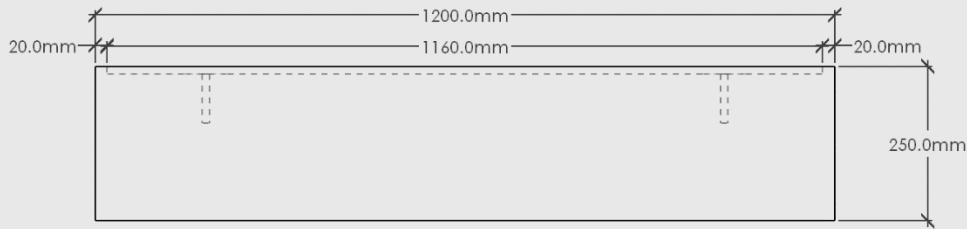

FLOATING SHELF – 900MM

MOOD

Floating Shelf – 900mm

Dimensions: 900mm x 250mm x 36mm Thick

Material: Chosen Timber Veneer on 18mm Birch Plywood. Stained Oiled Edges to match.

Hardware: Includes 2 x Brackets

Colour Options:

Package Dimensions/Weight: 900mm x 250mm x 40mm. Estimated 15kg

Proudly designed and made in NZ.

FLOATING SHELF – 1200MM

MOOD

PLAN VIEW

3D VIEW

ELEVATION - FRONT

ELEVATION - SIDE

Floating Shelf – 1200mm

Dimensions: 1200mm x 250mm x 36mm Thick

Material: Chosen Timber Veneer on 18mm Birch Plywood. Stained Oiled Edges to match.

Hardware: Includes 2 x Brackets

Colour Options:

ELEVATION - FRONT

ELEVATION - SIDE

3D VIEW

Floating Shelf – 1600mm

Dimensions: 1600mm x 250mm x 36mm Thick

Material: Chosen Timber Veneer on 18mm Birch Plywood. Stained Oiled Edges to match.

Hardware: Includes 3 x Brackets