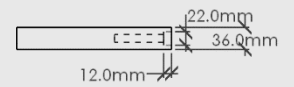

ELEVATION - SIDE

Floating Shelf – 1200mm

Dimensions: 1200mm x 250mm x 36mm Thick

Material: Chosen Timber Veneer on 18mm Birch Plywood. Stained Oiled Edges to match.

Hardware: Includes 2 x Brackets

Colour Options:

Oak

Walnut

Black Oak

Package Dimensions/Weight: 1200mm x 250mm x 40mm. Estimated 15kg

Proudly designed and made in NZ.

FLOATING SHELF – 1600MM

MOOD

PLAN VIEW

ELEVATION - FRONT

ELEVATION - SIDE

3D VIEW

Floating Shelf – 1600mm

Dimensions: 1600mm x 250mm x 36mm Thick

Material: Chosen Timber Veneer on 18mm Birch Plywood. Stained Oiled Edges to match.

Hardware: Includes 3 x Brackets

Colour Options:

Oak

Walnut

Black Oak

Package Dimensions/Weight: 1600mm x 250mm x 40mm. Estimated 15kg

Proudly designed and made in NZ.