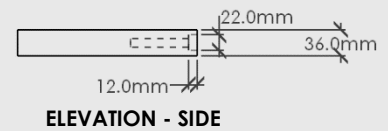

FLOATING SHELF – 900MM

MOOD

Floating Shelf – 900mm

Dimensions: 900mm x 250mm x 36mm Thick

Material: Chosen Timber Veneer on 18mm Birch Plywood. Stained Oiled Edges to match.

Hardware: Includes 2 x Brackets

Colour Options:

Package Dimensions/Weight: 900mm x 250mm x 40mm. Estimated 15kg

Proudly designed and made in NZ.

FLOATING SHELF – 1200MM

MOOD

PLAN VIEW

3D VIEW

ELEVATION - FRONT

ELEVATION - SIDE

Floating Shelf – 1200mm

Dimensions: 1200mm x 250mm x 36mm Thick

Material: Chosen Timber Veneer on 18mm Birch Plywood. Stained Oiled Edges to match.

Hardware: Includes 2 x Brackets

Colour Options:

ELEVATION - FRONT

ELEVATION - SIDE

3D VIEW

Floating Shelf – 1600mm

Dimensions: 1600mm x 250mm x 36mm Thick

Material: Chosen Timber Veneer on 18mm Birch Plywood. Stained Oiled Edges to match.

Hardware: Includes 3 x Brackets