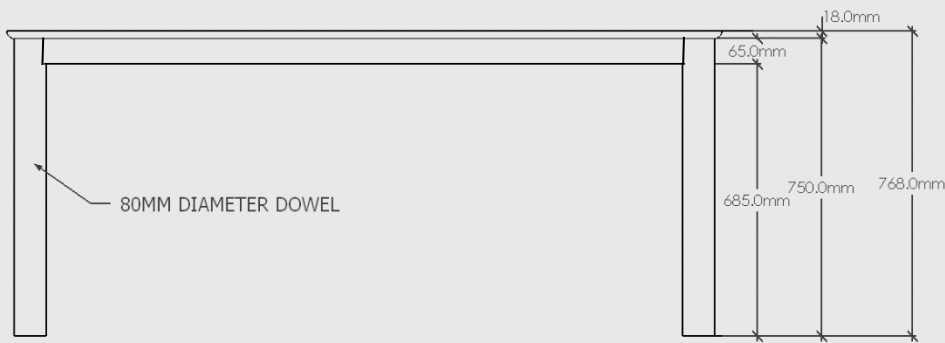

DOUG TABLE – 1.4M X 0.8M

MOOD

PLAN VIEW

3D VIEW

ELEVATION - FRONT

Doug Table – 1.4m x 0.8m

Dimensions: 1400mm Long x 800mm Deep x 768mm High

Top Material: Chosen Timber Veneer on 18mm Birch Plywood. Stained Oiled Edges to match.

DOUG TABLE – 1.8M X 0.9M

MOOD

PLAN VIEW

3D VIEW

ELEVATION - FRONT

Doug Table – 1.8m x 0.9m

Dimensions: 1800mm Long x 900mm Deep x 768mm High

Top Material: Chosen Timber Veneer on 18mm Birch Plywood. Stained Oiled Edges to match.

DOUG TABLE – 2.4M X 1M

MOOD

PLAN VIEW

3D VIEW

ELEVATION - FRONT

Doug Table – 2.4m x 1m

Dimensions: 2400mm Long x 1000mm Deep x 768mm High

Top Material: Chosen Timber Veneer on 18mm Birch Plywood. Stained Oiled Edges to match.