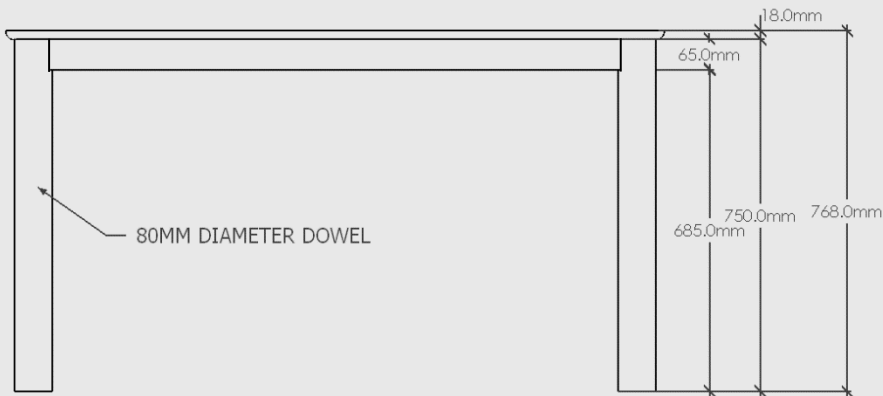

DOUG TABLE – 1.4M X 0.8M

MOOD

PLAN VIEW

3D VIEW

ELEVATION - FRONT

Doug Table – 1.4m x 0.8m

Dimensions: 1400mm Long x 800mm Deep x 768mm High

Top Material: Chosen Timber Veneer on 18mm Birch Plywood. Stained Oiled Edges to match.

Leg: Solid Timber Leg in chosen Timber colour.

Colour Options:

Oak

Walnut

Black Oak

Weight: ~60kg

Package Dimensions: Same as Product Dimensions

Proudly designed and made in NZ. Product comes assembled.

DOUG TABLE – 1.8M X 0.9M

MOOD

PLAN VIEW

3D VIEW

ELEVATION - FRONT

Doug Table – 1.8m x 0.9m

Dimensions: 1800mm Long x 900mm Deep x 768mm High

Top Material: Chosen Timber Veneer on 18mm Birch Plywood. Stained Oiled Edges to match.

DOUG TABLE – 2.4M X 1M

MOOD

PLAN VIEW

3D VIEW

ELEVATION - FRONT

Doug Table – 2.4m x 1m

Dimensions: 2400mm Long x 1000mm Deep x 768mm High

Top Material: Chosen Timber Veneer on 18mm Birch Plywood. Stained Oiled Edges to match.